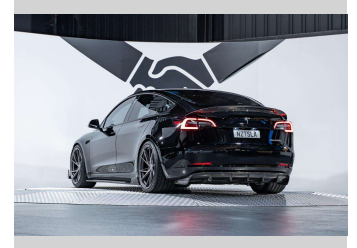

2021 Tesla Model 3 Performance 350kW AWD

Purchase Price

$64,990

Includes GST, Registration & Licensing

Finance may be available on this vehicle. Ask one of our friendly staff for more information.

finance
NOW

Gain peace of mind with Mechanical Breakdown Insurance. **Ask us how.**

Protecta
INSURANCE
an ASSURANT company

Top features

None Listed

Body Style

4 door, Sedan

Odometer

38,200 km

Engine

0 cc, Electric

Fuel Type

Electric

Transmission

Automatic, 4WD

Wheels

-

VIN

LRW3F7EL1MC282769

Interior

Black

Safety

-

Reg No.

NZTSLA

Ext Colour

Solid Black

History

NZ New, 1 owner

Seats

5 seats, Leather

CO2 Emissions

-

Energy Economy

-

Stock ID: 4813

Trust Motors Ltd | Phone 09 887 8668 | Email george@trustmotors.co.nz
10 Norman Spencer Drive, Papatoetoe, Auckland 2104, New Zealand
www.trustmotors.co.nz

4.91 | 1213 reviews