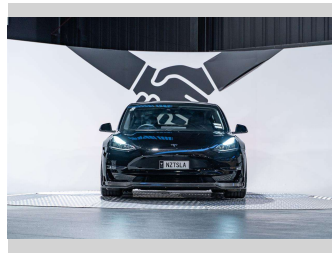

2021 Tesla Model 3 Performance 350kW AWD

Purchase Price

$64,990

Includes GST, Registration & Licensing

Finance may be available on this vehicle. Ask one of our friendly staff for more information.

finance
NOW

Gain peace of mind with Mechanical Breakdown Insurance. **Ask us how.**

Protecta
INSURANCE
an ASSURANT company

Top features

None Listed

Body Style

4 door, Sedan

Odometer

38,200 km

Engine

0 cc, Electric

Fuel Type

Electric

Transmission

Automatic, 4WD

Wheels

-

VIN

LRW3F7EL1MC282769

Interior

Black

Safety

-

Reg No.

NZTSLA

Ext Colour

Solid Black

History

NZ New, 1 owner

Seats

5 seats, Leather

CO2 Emissions

-

Energy Economy

-

Stock ID: 4813

Trust Motors Ltd | Phone 09 887 8668 | Email george@trustmotors.co.nz
10 Norman Spencer Drive, Papatoetoe, Auckland 2104, New Zealand
www.trustmotors.co.nz

4.91 | 1213 reviews