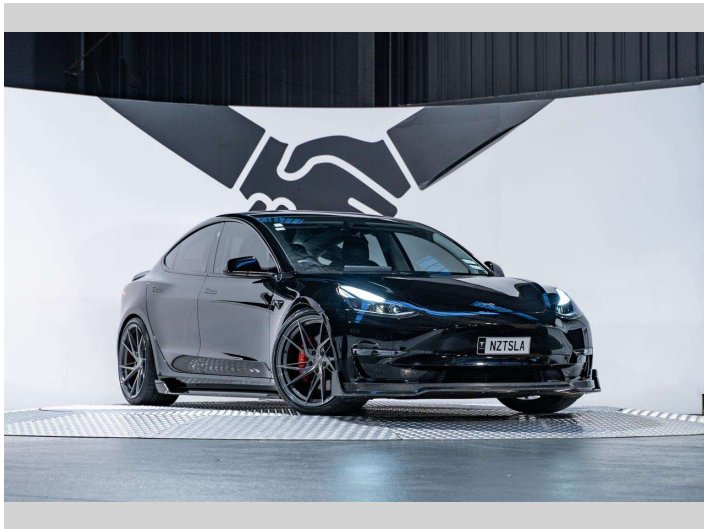

2021 Tesla Model 3 Performance 350kW AWD

Purchase Price

\$64,990

Includes GST, Registration & Licensing

Finance may be available on this vehicle. Ask one of our friendly staff for more information.

finance
NOW

Gain peace of mind with Mechanical Breakdown Insurance. **Ask us how.**

Protecta
INSURANCE
an ASSURANT company

Top features

None Listed

Body Style

4 door, Sedan

Odometer

38,200 km

Ext Colour

Solid Black

History

NZ New, 1 owner

Seats

5 seats, Leather

CO2 Emissions

-