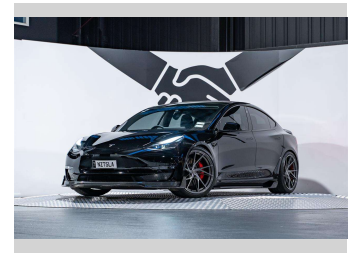

2021 Tesla Model 3 Performance 350kW AWD

Purchase Price

\$64,990

Includes GST, Registration & Licensing

Finance may be available on this vehicle. Ask one of our friendly staff for more information.

finance
NOW

Gain peace of mind with Mechanical Breakdown Insurance. **Ask us how.**

Protecta
INSURANCE
an ASSURANT company

Top features

None Listed

Body Style

4 door, Sedan

Odometer

38,200 km

Ext Colour

Solid Black

History

NZ New, 1 owner

Seats

5 seats, Leather

CO2 Emissions

-