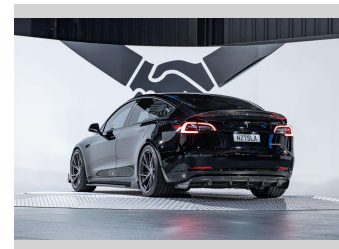

# 2021 Tesla Model 3 Performance 350kW AWD

**Purchase Price** **\$61,990**  
Includes GST, Registration & Licensing

Finance may be available on this vehicle. Ask one of our friendly staff for more information.