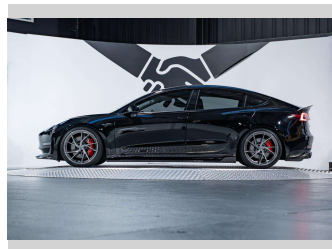

2021 Tesla Model 3 Performance 350kW AWD

Purchase Price **$61,990**
Includes GST, Registration & Licensing

Finance may be available on this vehicle. Ask one of our friendly staff for more information.

Gain peace of mind with Mechanical Breakdown Insurance. **Ask us how.**

an ASSURANT company

Top features
None Listed

Body Style
4 door, Sedan

Odometer
38,200 km

Engine
0 cc, Electric

Fuel Type
Electric

Transmission
Automatic, 4WD

Wheels
-

VIN
LRW3F7EL1MC282769

Interior
Black

Safety
-

Reg No.
NZTSLA

Ext Colour
Solid Black

History
NZ New, 1 owner

Seats
5 seats, Leather

CO2 Emissions
-

Energy Economy
-

Stock ID: 4813

Trust Motors Ltd | Phone 09 887 8668 | Email george@trustmotors.co.nz
10 Norman Spencer Drive, Papatoetoe, Auckland 2104, New Zealand
www.trustmotors.co.nz