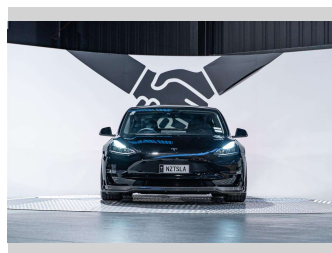

# 2021 Tesla Model 3 Performance 350kW AWD

**Purchase Price** **\$61,990**  
Includes GST, Registration & Licensing

Finance may be available on this vehicle. Ask one of our friendly staff for more information.