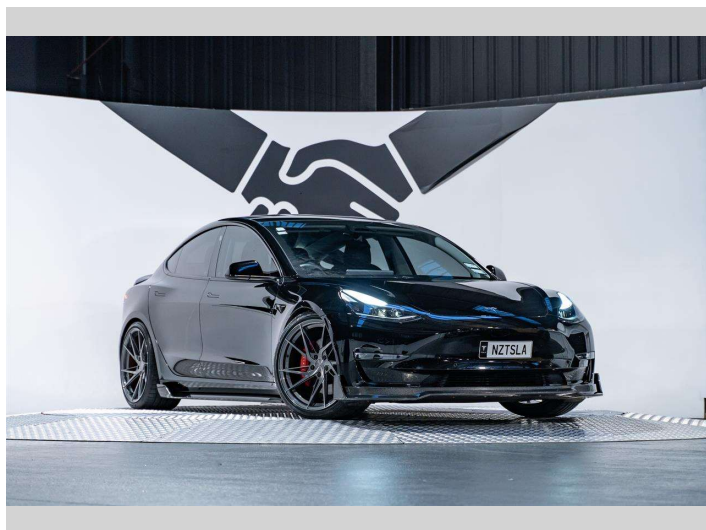

# 2021 Tesla Model 3 Performance 350kW AWD

**Purchase Price** **\$61,990**  
Includes GST, Registration & Licensing

Finance may be available on this vehicle. Ask one of our friendly staff for more information.

Gain peace of mind with Mechanical Breakdown Insurance. **Ask us how.**

an ASSURANT company

**Top features**  
None Listed

Body Style  
**4 door, Sedan**

Odometer  
**38,200 km**

Engine  
**0 cc, Electric**

Fuel Type  
**Electric**

Transmission  
**Automatic, 4WD**

Wheels  
-

VIN  
**LRW3F7EL1MC282769**

Interior  
**Black**

Safety  
-

Reg No.  
**NZTSLA**

Ext Colour  
**Solid Black**