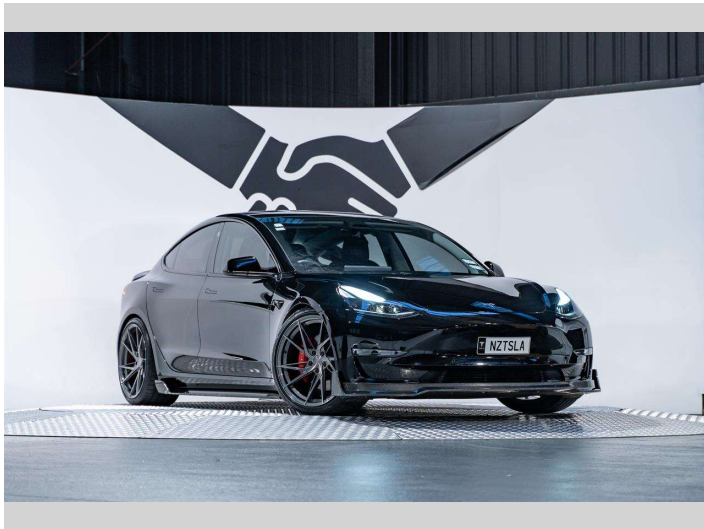

2021 Tesla Model 3 Performance 350kW AWD

Purchase Price **\$59,990**
Includes GST, Registration & Licensing

Finance may be available on this vehicle. Ask one of our friendly staff for more information.

Gain peace of mind with Mechanical Breakdown Insurance. **Ask us how.**

an ASSURANT company

Top features

None Listed

Body Style
4 door, Sedan

Odometer
38,200 km

Engine
0 cc, Electric

Fuel Type
Electric

Transmission
Automatic, 4WD