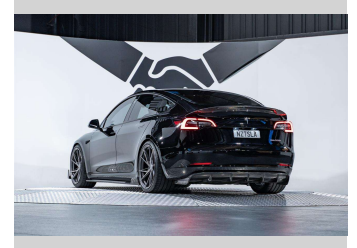

2021 Tesla Model 3 Performance 350kW AWD

Purchase Price **$59,990**
Includes GST, Registration & Licensing

Finance may be available on this vehicle. Ask one of our friendly staff for more information.

Gain peace of mind with Mechanical Breakdown Insurance. **Ask us how.**

an ASSURANT company

Top features

None Listed

Body Style
4 door, Sedan

Odometer
38,200 km

Engine
0 cc, Electric

Fuel Type
Electric

Transmission
Automatic, 4WD

Wheels
-

VIN
LRW3F7EL1MC282769

Interior
Black

Safety
-

Reg No.
NZTSLA

Ext Colour
Solid Black

History
NZ New, 1 owner

Seats
5 seats, Leather

CO2 Emissions
-

Energy Economy
-

Stock ID: 4813

Trust Motors Ltd | Phone 09 887 8668 | Email george@trustmotors.co.nz
10 Norman Spencer Drive, Papatoetoe, Auckland 2104, New Zealand
www.trustmotors.co.nz

★★★★★
4.92 | 1332 reviews