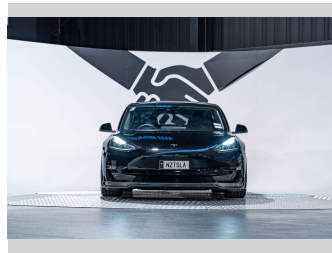

2021 Tesla Model 3 Performance 350kW AWD

Purchase Price **$59,990**
Includes GST, Registration & Licensing

Finance may be available on this vehicle. Ask one of our friendly staff for more information.

Gain peace of mind with Mechanical Breakdown Insurance. **Ask us how.**

an ASSURANT company

Top features

None Listed

Body Style
4 door, Sedan

Odometer
38,200 km

Engine
0 cc, Electric

Fuel Type
Electric

Transmission
Automatic, 4WD

Wheels
-

VIN
LRW3F7EL1MC282769

Interior
Black

Safety
-

Reg No.
NZTSLA

Ext Colour
Solid Black

History
NZ New, 1 owner

Seats
5 seats, Leather

CO2 Emissions
-

Energy Economy
-

Stock ID: 4813

Trust Motors Ltd | Phone 09 887 8668 | Email george@trustmotors.co.nz
10 Norman Spencer Drive, Papatoetoe, Auckland 2104, New Zealand
www.trustmotors.co.nz

★★★★★
4.92 | 1332 reviews