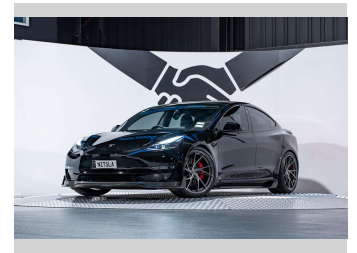

2021 Tesla Model 3 Performance 350kW AWD

Purchase Price **\$59,990**
Includes GST, Registration & Licensing

Finance may be available on this vehicle. Ask one of our friendly staff for more information.

Gain peace of mind with Mechanical Breakdown Insurance. **Ask us how.**

an ASSURANT company

Top features

None Listed

Body Style
4 door, Sedan

Odometer
38,200 km

Engine
0 cc, Electric

Fuel Type
Electric

Transmission
Automatic, 4WD