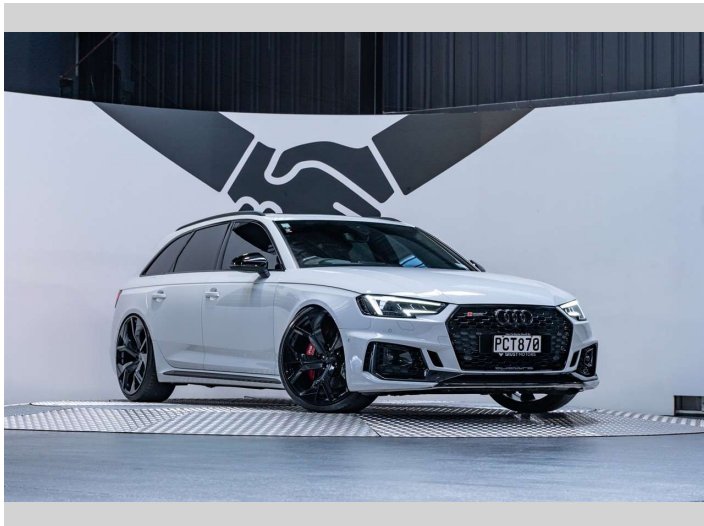

2019 Audi RS4 2.9L Twin Turbo V6

Purchase Price

\$64,990

Includes GST, Registration & Licensing

Finance may be available on this vehicle. Ask one of our friendly staff for more information.

finance
NOW

Gain peace of mind with Mechanical Breakdown Insurance. **Ask us how.**

ASSURANT®

Top features

None Listed

Body Style

5 door, Station Wagon

Odometer

91,400 km

Engine

Glacier White

History

NZ New, 7 owners

Seats

5 seats, Leather

CO2 Emissions

-

Energy Economy