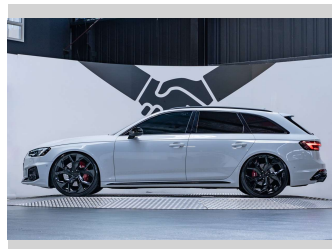

2019 Audi RS4 2.9L Twin Turbo V6

Purchase Price

$64,990

Includes GST, Registration & Licensing

Finance may be available on this vehicle. Ask one of our friendly staff for more information.

finance
NOW

Gain peace of mind with Mechanical Breakdown Insurance. **Ask us how.**

ASSURANT®

Top features

None Listed

Body Style

5 door, Station Wagon

Odometer

91,400 km

Engine

2894 cc, Internal Combustion

Fuel Type

Petrol

Transmission

Automatic, 4WD

Wheels

-

VIN

-

Interior

Black

Safety

-

Reg No.

PCT870

Ext Colour

Glacier White

History

NZ New, 7 owners

Seats

5 seats, Leather

CO2 Emissions

-

Energy Economy

-

Stock ID: 6034

Trust Motors Ltd | Phone 09 887 8668 | Email george@trustmotors.co.nz
10 Norman Spencer Drive, Papatoetoe, Auckland 2104, New Zealand
www.trustmotors.co.nz

4.92 | 1397 reviews