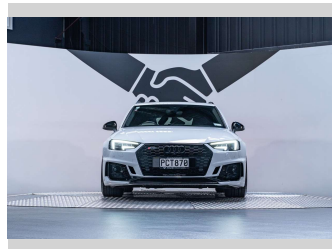

2019 Audi RS4 2.9L Twin Turbo V6

Purchase Price

$64,990

Includes GST, Registration & Licensing

Finance may be available on this vehicle. Ask one of our friendly staff for more information.

finance
NOW

Gain peace of mind with Mechanical Breakdown Insurance. **Ask us how.**

ASSURANT®

Top features

None Listed

Body Style

5 door, Station Wagon

Odometer

91,400 km

Engine

2894 cc, Internal Combustion

Fuel Type

Petrol

Transmission

Automatic, 4WD

Wheels

-

VIN

-

Interior

Black

Safety

-

Reg No.

PCT870

Ext Colour

Glacier White

History

NZ New, 7 owners

Seats

5 seats, Leather

CO2 Emissions

-

Energy Economy

-

Stock ID: 6034

Trust Motors Ltd | Phone 09 887 8668 | Email george@trustmotors.co.nz
10 Norman Spencer Drive, Papatoetoe, Auckland 2104, New Zealand
www.trustmotors.co.nz

4.92 | 1397 reviews