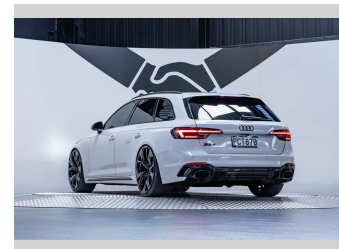

2019 Audi RS4 2.9L Twin Turbo V6

Purchase Price

$64,990

Includes GST, Registration & Licensing

Finance may be available on this vehicle. Ask one of our friendly staff for more information.

finance
NOW

Gain peace of mind with Mechanical Breakdown Insurance. **Ask us how.**

ASSURANT®

Top features

None Listed

Body Style

5 door, Station Wagon

Odometer

91,400 km

Engine

2894 cc, Internal Combustion

Fuel Type

Petrol

Transmission

Automatic, 4WD

Wheels

-

VIN

-

Interior

Black

Safety

-

Reg No.

PCT870

Ext Colour

Glacier White

History

NZ New, 7 owners

Seats

5 seats, Leather

CO2 Emissions

-

Energy Economy

-

Stock ID: 6034

Trust Motors Ltd | Phone 09 887 8668 | Email george@trustmotors.co.nz
10 Norman Spencer Drive, Papatoetoe, Auckland 2104, New Zealand
www.trustmotors.co.nz

4.92 | 1397 reviews