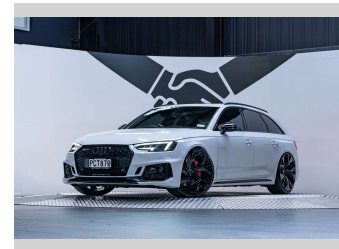

2019 Audi RS4 2.9L Twin Turbo V6

Purchase Price

\$64,990

Includes GST, Registration & Licensing

Finance may be available on this vehicle. Ask one of our friendly staff for more information.

finance
NOW

Gain peace of mind with Mechanical Breakdown Insurance. **Ask us how.**

ASSURANT®

Top features

None Listed

Body Style

5 door, Station Wagon

Odometer

91,400 km

Engine

Glacier White

History

NZ New, 7 owners

Seats

5 seats, Leather

CO2 Emissions

-

Energy Economy