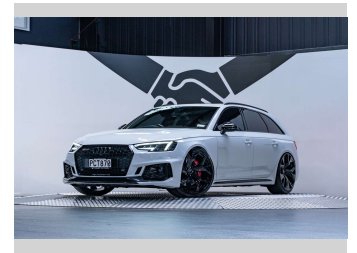

2019 Audi RS4 2.9L Twin Turbo V6

Purchase Price **\$64,990**
Includes GST, Registration & Licensing

Finance may be available on this vehicle. Ask one of our friendly staff for more information.

Gain peace of mind with Mechanical Breakdown Insurance. **Ask us how.**

Top features
None Listed

Body Style
5 door, Station Wagon

Odometer
91,400 km

Engine
2894 cc, Internal Combustion

Fuel Type
Petrol

Transmission
Automatic, 4WD

Wheels
-

VIN
-

Interior
Black

Safety
-

Reg No.
PCT870

Ext Colour
Glacier White

History
NZ New, 7 owners

Seats
5 seats, Leather

CO2 Emissions
-

Energy Economy
-