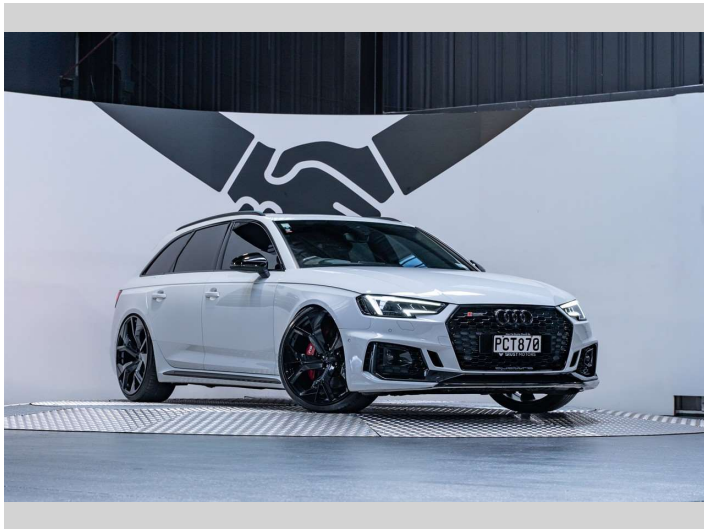

2019 Audi RS4 2.9L Twin Turbo V6

Purchase Price **\$64,990**
Includes GST, Registration & Licensing

Finance may be available on this vehicle. Ask one of our friendly staff for more information.

Gain peace of mind with Mechanical Breakdown Insurance. **Ask us how.**

Top features
None Listed

Body Style
5 door, Station Wagon

Odometer
91,400 km

Engine
2894 cc, Internal Combustion

Fuel Type
Petrol

Transmission
Automatic, 4WD

Wheels
-

VIN
-

Interior
Black

Safety
-

Reg No.
PCT870

Ext Colour
Glacier White

History
NZ New, 7 owners

Seats
5 seats, Leather

CO2 Emissions
-

Energy Economy
-