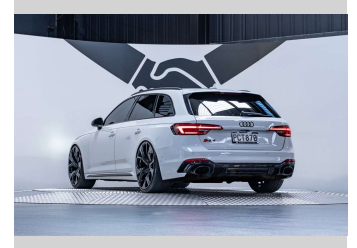

2019 Audi RS4 2.9L Twin Turbo V6

Purchase Price **\$64,990**
Includes GST, Registration & Licensing

Finance may be available on this vehicle. Ask one of our friendly staff for more information.

Gain peace of mind with Mechanical Breakdown Insurance. **Ask us how.**

Top features
None Listed

Body Style
5 door, Station Wagon

Odometer
91,400 km

Engine
2894 cc, Internal Combustion

Fuel Type
Petrol

Transmission
Automatic, 4WD

Wheels
-

VIN
-

Interior
Black

Safety
-

Reg No.
PCT870

Ext Colour
Glacier White

History
NZ New, 7 owners

Seats
5 seats, Leather

CO2 Emissions
-

Energy Economy
-