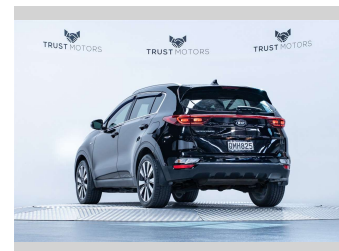

2019 Kia Sportage LX 2.0D 4WD

Purchase Price **\$22,990**
Includes GST, Registration & Licensing

Finance may be available on this vehicle. Ask one of our friendly staff for more information.

Gain peace of mind with Mechanical Breakdown Insurance. **Ask us how.**

Top features
None Listed

Body Style
5 door, SUV / 4x4

Odometer
81,100 km

Engine
1995 cc, Internal Combustion

Fuel Type
Diesel

Transmission
Automatic, 4WD

Wheels
-

VIN
KNAPM813SK7610836