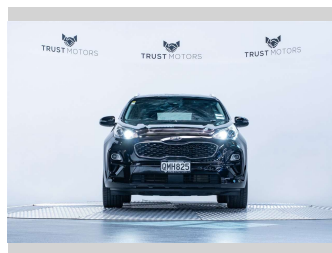

2019 Kia Sportage LX 2.0D 4WD

Purchase Price **\$22,990**
Includes GST, Registration & Licensing

Finance may be available on this vehicle. Ask one of our friendly staff for more information.

Gain peace of mind with Mechanical Breakdown Insurance. **Ask us how.**

Top features
None Listed

Body Style
5 door, SUV / 4x4

Odometer
81,100 km

Engine
1995 cc, Internal Combustion

Fuel Type
Diesel

Transmission
Automatic, 4WD

Wheels
-

VIN
KNAPM813SK7610836