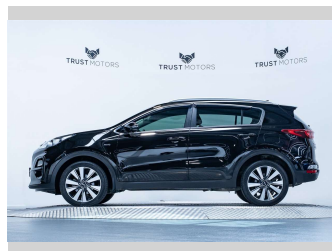

2019 Kia Sportage LX 2.0D 4WD

Purchase Price **\$22,990**
Includes GST, Registration & Licensing

Finance may be available on this vehicle. Ask one of our friendly staff for more information.

Gain peace of mind with Mechanical Breakdown Insurance. **Ask us how.**

Top features
None Listed

Body Style
5 door, SUV / 4x4

Odometer
81,100 km

Engine
1995 cc, Internal Combustion

Fuel Type
Diesel

Transmission
Automatic, 4WD

Wheels
-

VIN
KNAPM813SK7610836

Interior
Black

Safety
-

Reg No.
QMH825

Ext Colour
Black Cherry

History
NZ New, 2 owners

Seats
5 seats, Fabric

CO2 Emissions
-

Energy Economy
-