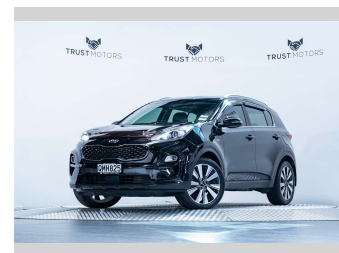

2019 Kia Sportage LX 2.0D 4WD

Purchase Price **\$22,990**
Includes GST, Registration & Licensing

Finance may be available on this vehicle. Ask one of our friendly staff for more information.

Gain peace of mind with Mechanical Breakdown Insurance. **Ask us how.**

Top features
None Listed

Body Style
5 door, SUV / 4x4

Odometer
81,100 km

Engine
1995 cc, Internal Combustion

Fuel Type
Diesel

Transmission
Automatic, 4WD

Wheels
-

VIN
KNAPM813SK7610836

Interior
Black

Safety
-

Reg No.
QMH825

Ext Colour
Black Cherry

History
NZ New, 2 owners

Seats
5 seats, Fabric

CO2 Emissions
-

Energy Economy
-