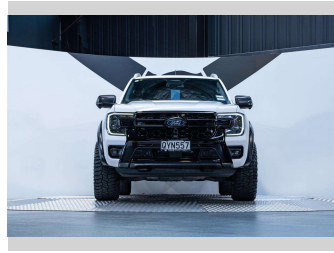

2022 Ford Ranger Wildtrak 2.0L Bi-Turbo 4WD PX-4