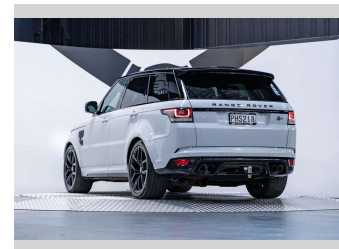

2016 Land Rover Range Rover Sport SVR 5.0L V8

Purchase Price **\$79,990**
Includes GST, Registration & Licensing

Finance may be available on this vehicle. Ask one of our friendly staff for more information.

Gain peace of mind with Mechanical Breakdown Insurance. **Ask us how.**

an ASSURANT company

Top features

None Listed

Body Style
5 door, SUV / 4x4

Odometer
97,800 km

Engine
5000 cc, Internal Combustion

Fuel Type
Petrol

Transmission
Automatic, 4WD

Wheels
-

VIN
SALWA2EE1GA107451

Interior
Black

Safety
-

Reg No.
PHS218

Ext Colour
Glacier White

History
NZ New, 9 owners