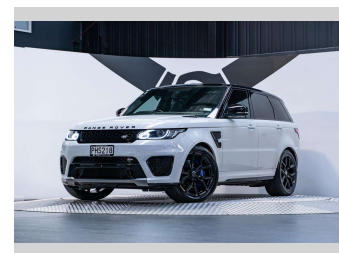

2016 Land Rover Range Rover Sport SVR 5.0L V8

Purchase Price **\$79,990**
Includes GST, Registration & Licensing

Finance may be available on this vehicle. Ask one of our friendly staff for more information.

Gain peace of mind with Mechanical Breakdown Insurance. **Ask us how.**

an ASSURANT company

Top features

None Listed

Body Style
5 door, SUV / 4x4

Odometer
97,800 km

Engine
5000 cc, Internal Combustion

Fuel Type
Petrol

Transmission
Automatic, 4WD

Wheels
-

VIN
SALWA2EE1GA107451

Interior
Black

Safety
-

Reg No.
PHS218

Ext Colour
Glacier White

History
NZ New, 9 owners