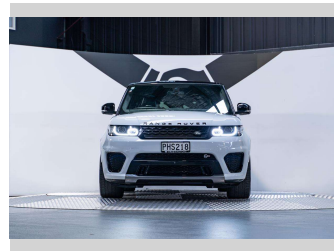

2016 Land Rover Range Rover Sport SVR 5.0L V8

Purchase Price **\$79,990**
Includes GST, Registration & Licensing

Finance may be available on this vehicle. Ask one of our friendly staff for more information.