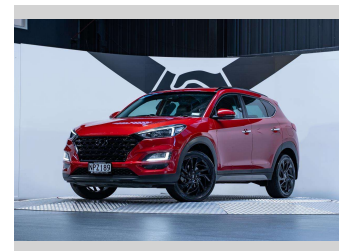

2019 Hyundai Tucson Elite 2.0L Petrol

Purchase Price **\$24,990**
Includes GST, Registration & Licensing

Finance may be available on this vehicle. Ask one of our friendly staff for more information.

Gain peace of mind with Mechanical Breakdown Insurance. **Ask us how.**

Top features
None Listed

Body Style
5 door, SUV / 4x4

Odometer
113,400 km

Engine
1999 cc, Internal Combustion

Fuel Type
Petrol

Transmission
Automatic

Wheels
-

VIN
TMAJ3813MKJ831246

Interior
Black

Safety
-

Reg No.
NPZ189

Ext Colour
Scarlet Red Pearl

History
NZ New, 8 owners

Seats
5 seats, Leather

CO2 Emissions
-

Energy Economy
-