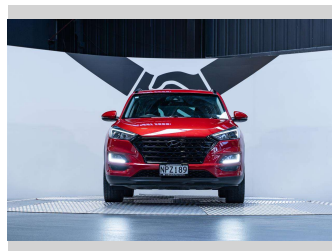

2019 Hyundai Tucson Elite 2.0L Petrol

Purchase Price **\$24,990**
Includes GST, Registration & Licensing

Finance may be available on this vehicle. Ask one of our friendly staff for more information.

Gain peace of mind with Mechanical Breakdown Insurance. **Ask us how.**

Interior
Black

Safety
-

Reg No.
NPZ189

Ext Colour
Scarlet Red Pearl

History
NZ New, 8 owners

Seats
5 seats, Leather

CO2 Emissions
-

Energy Economy
-