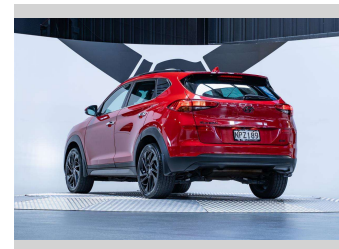

2019 Hyundai Tucson Elite 2.0L Petrol

Purchase Price **\$24,990**
Includes GST, Registration & Licensing

Finance may be available on this vehicle. Ask one of our friendly staff for more information.

Gain peace of mind with Mechanical Breakdown Insurance. **Ask us how.**

Top features
None Listed

Body Style
5 door, SUV / 4x4

Odometer
113,400 km

Engine
1999 cc, Internal Combustion

Fuel Type
Petrol

Transmission
Automatic

Wheels
-

VIN
TMAJ3813MKJ831246

Interior
Black

Safety
-

Reg No.
NPZ189

Ext Colour
Scarlet Red Pearl

History
NZ New, 8 owners

Seats
5 seats, Leather

CO2 Emissions
-

Energy Economy
-