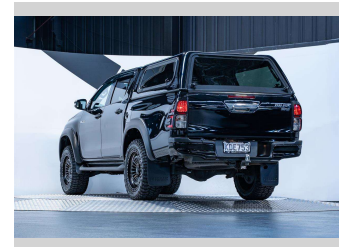

2016 Toyota Hilux SR5 2.8L Automatic

Purchase Price **\$36,990**
Includes GST, Registration & Licensing

Finance may be available on this vehicle. Ask one of our friendly staff for more information.

Gain peace of mind with Mechanical Breakdown Insurance. **Ask us how.**

an ASSURANT company

Top features
None Listed

Body Style
4 door, Ute

Odometer
87,100 km

Engine
2755 cc, Internal Combustion

Fuel Type
Diesel

Transmission
Automatic

Wheels
-