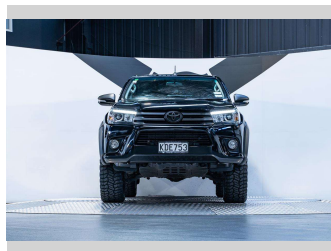

2016 Toyota Hilux SR5 2.8L Automatic

Purchase Price **\$36,990**
Includes GST, Registration & Licensing

Finance may be available on this vehicle. Ask one of our friendly staff for more information.

Gain peace of mind with Mechanical Breakdown Insurance. **Ask us how.**

an ASSURANT company

Top features
None Listed

Body Style
4 door, Ute

Odometer
87,100 km

Engine
2755 cc, Internal Combustion

Fuel Type
Diesel

Transmission
Automatic

Wheels
-