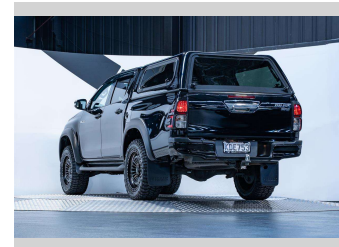

2016 Toyota Hilux SR5 2.8L Automatic

Purchase Price **\$36,990**
Includes GST, Registration & Licensing

Finance may be available on this vehicle. Ask one of our friendly staff for more information.

Gain peace of mind with Mechanical Breakdown Insurance. **Ask us how.**

an ASSURANT company

Top features
None Listed

Body Style
4 door, Ute

Odometer
87,100 km

Engine
2755 cc, Internal Combustion

Fuel Type
Diesel

Transmission
Automatic

Wheels
-