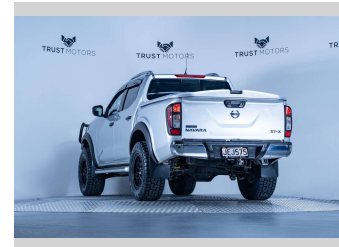

2015 Nissan Navara ST-X 2.3L 4WD Manual

Purchase Price **\$35,990**
Includes GST, Registration & Licensing

Finance may be available on this vehicle. Ask one of our friendly staff for more information.

Gain peace of mind with Mechanical Breakdown Insurance. **Ask us how.**

Top features

None Listed

Body Style
4 door, Ute

Odometer
100,900 km

Engine
2298 cc, Internal Combustion

Fuel Type
Diesel

Transmission
Manual, 4WD

Wheels
-