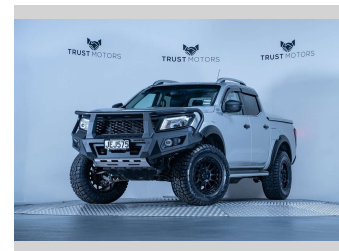

2015 Nissan Navara ST-X 2.3L 4WD Manual

Purchase Price **\$35,990**
Includes GST, Registration & Licensing

Finance may be available on this vehicle. Ask one of our friendly staff for more information.

Gain peace of mind with Mechanical Breakdown Insurance. **Ask us how.**

Top features

None Listed

Body Style
4 door, Ute

Odometer
100,900 km

Engine
2298 cc, Internal Combustion

Fuel Type
Diesel

Transmission
Manual, 4WD

Wheels
-