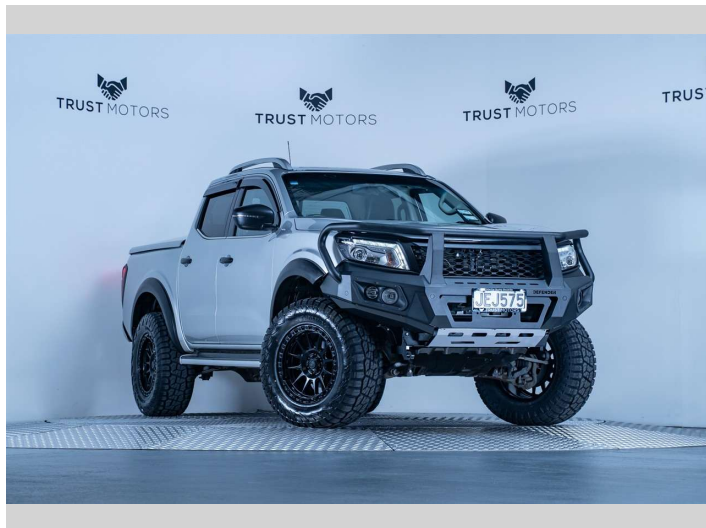

2015 Nissan Navara ST-X 2.3L 4WD Manual

Purchase Price **\$35,990**
Includes GST, Registration & Licensing

Finance may be available on this vehicle. Ask one of our friendly staff for more information.

Gain peace of mind with Mechanical Breakdown Insurance. **Ask us how.**

Top features

None Listed

Body Style
4 door, Ute

Odometer
100,900 km

Engine
2298 cc, Internal Combustion

Fuel Type
Diesel

Transmission
Manual, 4WD

Wheels
-