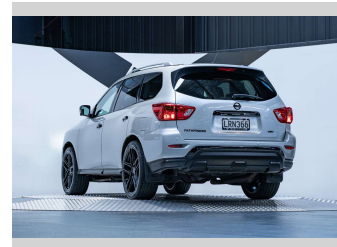

2018 Nissan Pathfinder TI 3.5L V6 4WD

Purchase Price **\$33,990**
Includes GST, Registration & Licensing

Finance may be available on this vehicle. Ask one of our friendly staff for more information.

Gain peace of mind with Mechanical Breakdown Insurance. **Ask us how.**

Top features
None Listed

Body Style
5 door, SUV / 4x4

Odometer
44,800 km

Engine
3498 cc, Internal Combustion

Fuel Type
Petrol

Transmission
Automatic, 4WD

Wheels
-

VIN
5N1DR2MM9JC674353

Interior
Black

Safety
-

Reg No.
LRN366

Ext Colour
Brilliant Silver

History
NZ New, 7 owners

Seats
7 seats, Leather

CO2 Emissions
-

Energy Economy
-