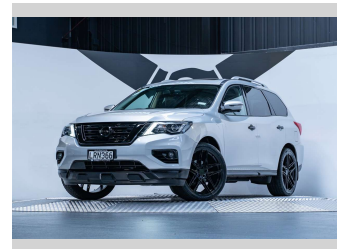

2018 Nissan Pathfinder TI 3.5L V6 4WD

Purchase Price **\$33,990**
Includes GST, Registration & Licensing

Finance may be available on this vehicle. Ask one of our friendly staff for more information.

Gain peace of mind with Mechanical Breakdown Insurance. **Ask us how.**

Top features
None Listed

Body Style
5 door, SUV / 4x4

Odometer
44,800 km

Engine
3498 cc, Internal Combustion

Fuel Type
Petrol

Transmission
Automatic, 4WD

Wheels
-

VIN
5N1DR2MM9JC674353

Interior
Black

Safety
-

Reg No.
LRN366

Ext Colour
Brilliant Silver

History
NZ New, 7 owners

Seats
7 seats, Leather

CO2 Emissions
-

Energy Economy
-