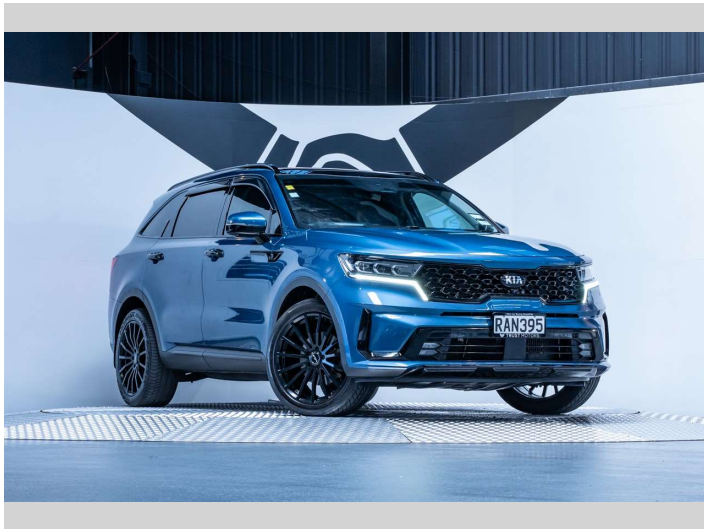

2020 Kia Sorento Premium 2.2D AWD

Purchase Price **\$51,990**
Includes GST, Registration & Licensing

Finance may be available on this vehicle. Ask one of our friendly staff for more information.

Gain peace of mind with Mechanical Breakdown Insurance. **Ask us how.**

Top features
None Listed

Body Style
5 door, SUV / 4x4

Odometer
56,400 km

Engine
2151 cc, Internal Combustion

Fuel Type
Diesel

Transmission
Automatic, 4WD

Wheels
-

VIN
KNARH81BWM5055794

Interior
Black

Safety
-

Reg No.
RAN395

Ext Colour
Imperial Blue

History
NZ New, 3 owners

Seats
7 seats, Leather

CO2 Emissions
-

Energy Economy
-