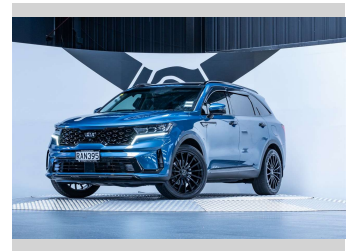

2020 Kia Sorento Premium 2.2D AWD

Purchase Price **\$51,990**
Includes GST, Registration & Licensing

Finance may be available on this vehicle. Ask one of our friendly staff for more information.

Gain peace of mind with Mechanical Breakdown Insurance. **Ask us how.**

Top features
None Listed

Body Style
5 door, SUV / 4x4

Odometer
56,400 km

Engine
2151 cc, Internal Combustion

Fuel Type
Diesel

Transmission
Automatic, 4WD

Wheels
-

VIN
KNARH81BWM5055794

Interior
Black

Safety
-

Reg No.
RAN395

Ext Colour
Imperial Blue

History
NZ New, 3 owners

Seats
7 seats, Leather

CO2 Emissions
-

Energy Economy
-