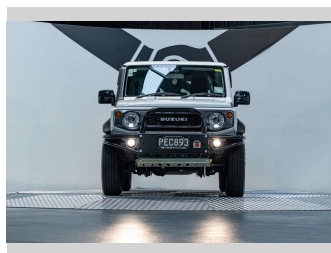

2022 Suzuki Jimny Sierra 1.5L Manual 4WD

Purchase Price **\$32,990**
Includes GST, Registration & Licensing

Finance may be available on this vehicle. Ask one of our friendly staff for more information.

Gain peace of mind with Mechanical Breakdown Insurance. **Ask us how.**