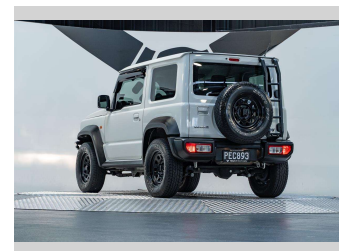

2022 Suzuki Jimny Sierra 1.5L Manual 4WD

Purchase Price **\$32,990**
Includes GST, Registration & Licensing

Finance may be available on this vehicle. Ask one of our friendly staff for more information.

Gain peace of mind with Mechanical Breakdown Insurance. **Ask us how.**

an ASSURANT company

Top features
None Listed

Body Style
3 door, SUV / 4x4

Odometer
24,700 km

Engine
1462 cc, Internal Combustion

Fuel Type
Petrol

Transmission
Manual, 4WD

Wheels
-