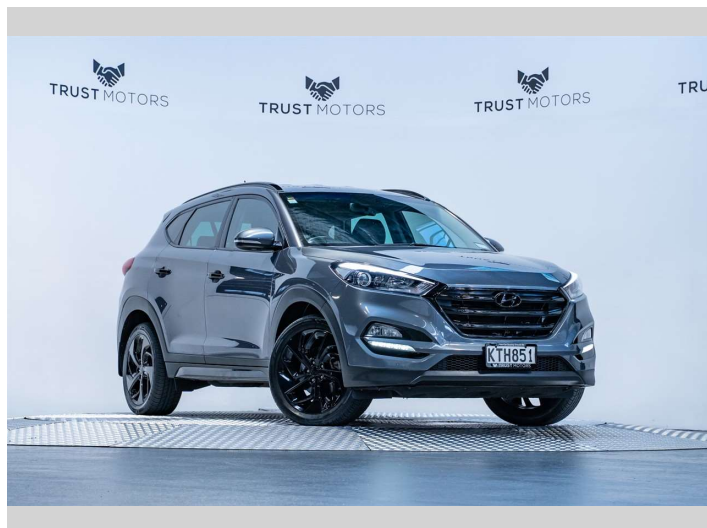

# 2017 Hyundai Tucson Elite 2.0L Petrol

**Purchase Price** **\$19,990**  
Includes GST, Registration & Licensing

Finance may be available on this vehicle. Ask one of our friendly staff for more information.

Gain peace of mind with Mechanical Breakdown Insurance. **Ask us how.**

**Top features**  
None Listed

Body Style  
**5 door, SUV / 4x4**

Odometer  
**146,900 km**

Engine  
**1999 cc, Internal Combustion**

Fuel Type  
**Petrol**

Transmission  
**Automatic**

Wheels  
-

VIN  
**TMAJ3813MJJ461633**

Interior  
**Black**

Safety  
-

Reg No.  
**KTH851**

Ext Colour  
**Coliseum Grey**