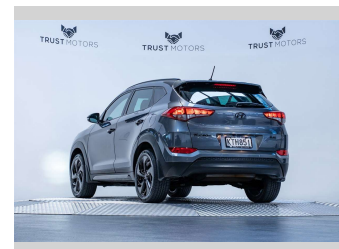

# 2017 Hyundai Tucson Elite 2.0L Petrol

**Purchase Price** **\$19,990**  
Includes GST, Registration & Licensing

Finance may be available on this vehicle. Ask one of our friendly staff for more information.

Gain peace of mind with Mechanical Breakdown Insurance. **Ask us how.**

**Top features**  
None Listed

Body Style  
**5 door, SUV / 4x4**

Odometer  
**146,900 km**

Engine  
**1999 cc, Internal Combustion**