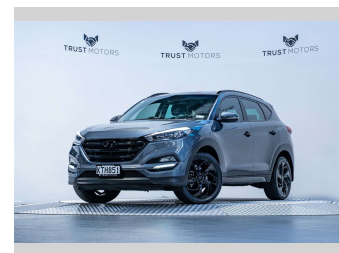

# 2017 Hyundai Tucson Elite 2.0L Petrol

**Purchase Price** **\$19,990**  
Includes GST, Registration & Licensing

Finance may be available on this vehicle. Ask one of our friendly staff for more information.

Gain peace of mind with Mechanical Breakdown Insurance. **Ask us how.**

**Top features**  
None Listed

Body Style  
**5 door, SUV / 4x4**

Odometer  
**146,900 km**

Engine  
**1999 cc, Internal Combustion**