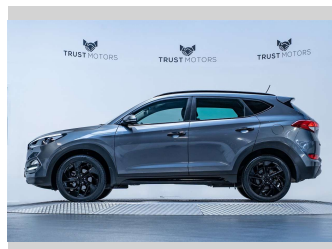

# 2017 Hyundai Tucson Elite 2.0L Petrol

**Purchase Price** **\$19,990**  
Includes GST, Registration & Licensing

Finance may be available on this vehicle. Ask one of our friendly staff for more information.

Gain peace of mind with Mechanical Breakdown Insurance. **Ask us how.**

**Top features**  
None Listed

Body Style  
**5 door, SUV / 4x4**

Odometer  
**146,900 km**

Engine  
**1999 cc, Internal Combustion**