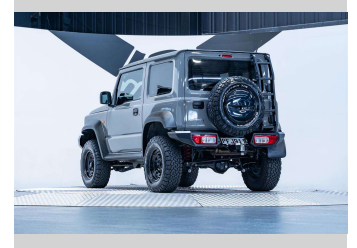

2022 Suzuki Jimny JX 1.5L Manual 4WD

Purchase Price

$30,990

Includes GST, Registration & Licensing

Finance may be available on this vehicle. Ask one of our friendly staff for more information.

finance
NOW

Gain peace of mind with Mechanical Breakdown Insurance. **Ask us how.**

Protecta
INSURANCE
an ASSURANT company

Top features

None Listed

Body Style

3 door, SUV / 4x4

Odometer

20,100 km

Engine

1462 cc, Internal Combustion

Fuel Type

Petrol

Transmission

Manual, 4WD

Wheels

-

VIN

JSAGJB74V00190286

Interior

Black

Safety

-

Reg No.

PFJ911

Ext Colour

Medium Grey

History

NZ New, 3 owners

Seats

4 seats, Fabric

CO2 Emissions

-

Energy Economy

-

Stock ID: 5741

Trust Motors Ltd | Phone 09 887 8668 | Email george@trustmotors.co.nz
10 Norman Spencer Drive, Papatoetoe, Auckland 2104, New Zealand
www.trustmotors.co.nz

★★★★★
4.92 | 1344 reviews