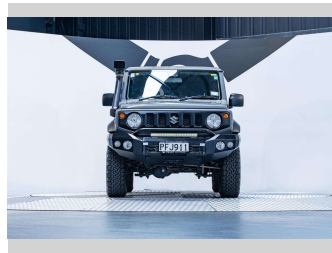

2022 Suzuki Jimny JX 1.5L Manual 4WD

Purchase Price

$30,990

Includes GST, Registration & Licensing

Finance may be available on this vehicle. Ask one of our friendly staff for more information.

finance
NOW

Gain peace of mind with Mechanical Breakdown Insurance. **Ask us how.**

Protecta
INSURANCE
an ASSURANT company

Top features

None Listed

Body Style

3 door, SUV / 4x4

Odometer

20,100 km

Engine

1462 cc, Internal Combustion

Fuel Type

Petrol

Transmission

Manual, 4WD

Wheels

-

VIN

JSAGJB74V00190286

Interior

Black

Safety

-

Reg No.

PFJ911

Ext Colour

Medium Grey

History

NZ New, 3 owners

Seats

4 seats, Fabric

CO2 Emissions

-

Energy Economy

-

Stock ID: 5741

Trust Motors Ltd | Phone 09 887 8668 | Email george@trustmotors.co.nz
10 Norman Spencer Drive, Papatoetoe, Auckland 2104, New Zealand
www.trustmotors.co.nz

★★★★★
4.92 | 1345 reviews