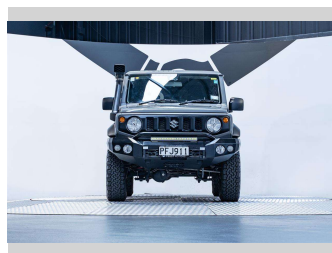

2022 Suzuki Jimny JX 1.5L Manual 4WD

Purchase Price **\$30,990**
Includes GST, Registration & Licensing

Finance may be available on this vehicle. Ask one of our friendly staff for more information.

Gain peace of mind with Mechanical Breakdown Insurance. **Ask us how.**