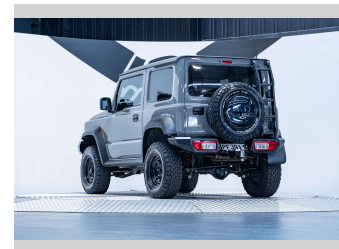

2022 Suzuki Jimny JX 1.5L Manual 4WD

Purchase Price **\$30,990**
Includes GST, Registration & Licensing

Finance may be available on this vehicle. Ask one of our friendly staff for more information.

Gain peace of mind with Mechanical Breakdown Insurance. **Ask us how.**

an ASSURANT company

Top features
None Listed

Body Style
3 door, SUV / 4x4

Odometer
20,100 km

Engine
1462 cc, Internal Combustion

Fuel Type
Petrol

Transmission
Manual, 4WD

Wheels
-

VIN
JSAGJB74V00190286

Interior
Black

Safety
-

Reg No.
PFJ911

Ext Colour
Medium Grey

History
NZ New, 3 owners

Seats
4 seats, Fabric

CO2 Emissions
-