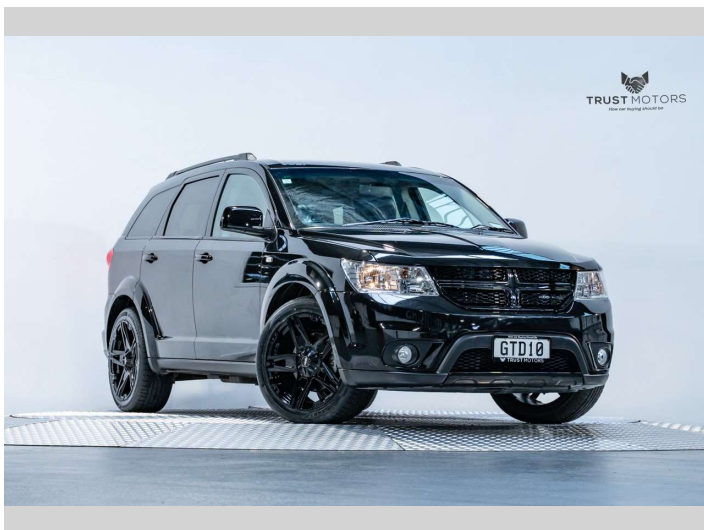

# 2013 Dodge Journey R/T 3.6L Petrol

**Purchase Price** **\$19,990**  
Includes GST, Registration & Licensing

Finance may be available on this vehicle. Ask one of our friendly staff for more information.

Gain peace of mind with Mechanical Breakdown Insurance. **Ask us how.**

**Top features**  
None Listed

**Body Style**  
5 door, SUV / 4x4

**Odometer**  
66,000 km

**Engine**  
3604 cc, Internal Combustion

**Fuel Type**  
Petrol

**Transmission**  
Automatic

**Wheels**  
-

**VIN**  
3C4PDCKG8DT575065

**Interior**  
Black

**Safety**  
-

**Reg No.**  
GTD10

**Ext Colour**  
Brilliant Black Pearl