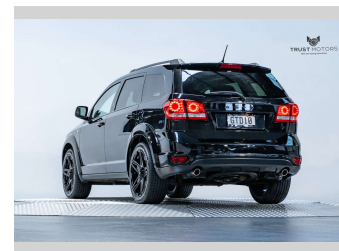

2013 Dodge Journey R/T 3.6L Petrol

Purchase Price **$19,990**
Includes GST, Registration & Licensing

Finance may be available on this vehicle. Ask one of our friendly staff for more information.

Gain peace of mind with Mechanical Breakdown Insurance. **Ask us how.**

Top features
None Listed

Body Style
5 door, SUV / 4x4

Odometer
66,000 km

Engine
3604 cc, Internal Combustion

Fuel Type
Petrol

Transmission
Automatic

Wheels
-

VIN
3C4PDCKG8DT575065

Interior
Black

Safety
-

Reg No.
GTD10

Ext Colour
Brilliant Black Pearl

History
NZ New, 2 owners

Seats
7 seats, Leather

CO2 Emissions
-

Energy Economy
-

Stock ID: 6163

Trust Motors Ltd | Phone 09 887 8668 | Email george@trustmotors.co.nz
10 Norman Spencer Drive, Papatoetoe, Auckland 2104, New Zealand
www.trustmotors.co.nz