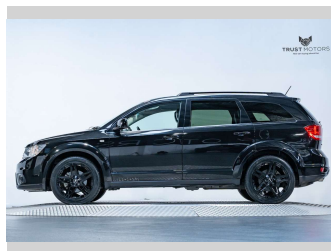

2013 Dodge Journey R/T 3.6L Petrol