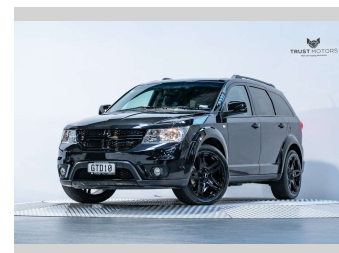

# 2013 Dodge Journey R/T 3.6L Petrol

**Purchase Price** **\$19,990**  
Includes GST, Registration & Licensing

Finance may be available on this vehicle. Ask one of our friendly staff for more information.

Gain peace of mind with Mechanical Breakdown Insurance. **Ask us how.**

**Top features**  
None Listed

**Body Style**  
5 door, SUV / 4x4

**Odometer**  
66,000 km

**Engine**  
3604 cc, Internal Combustion

**Fuel Type**  
Petrol

**Transmission**  
Automatic

**Wheels**  
-

**VIN**  
3C4PDCKG8DT575065

**Interior**  
Black

**Safety**  
-

**Reg No.**  
GTD10

**Ext Colour**  
Brilliant Black Pearl