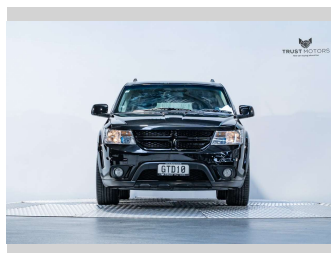

2013 Dodge Journey R/T 3.6L Petrol

Purchase Price **$19,990**
Includes GST, Registration & Licensing

Finance may be available on this vehicle. Ask one of our friendly staff for more information.

Gain peace of mind with Mechanical Breakdown Insurance. **Ask us how.**

Top features
None Listed

Body Style
5 door, SUV / 4x4

Odometer
66,000 km

Engine
3604 cc, Internal Combustion

Fuel Type
Petrol

Transmission
Automatic

Wheels
-

VIN
3C4PDCKG8DT575065

Interior
Black

Safety
-

Reg No.
GTD10

Ext Colour
Brilliant Black Pearl

History
NZ New, 2 owners

Seats
7 seats, Leather

CO2 Emissions
-

Energy Economy
-

Stock ID: 6163

Trust Motors Ltd | Phone 09 887 8668 | Email george@trustmotors.co.nz
10 Norman Spencer Drive, Papatoetoe, Auckland 2104, New Zealand
www.trustmotors.co.nz