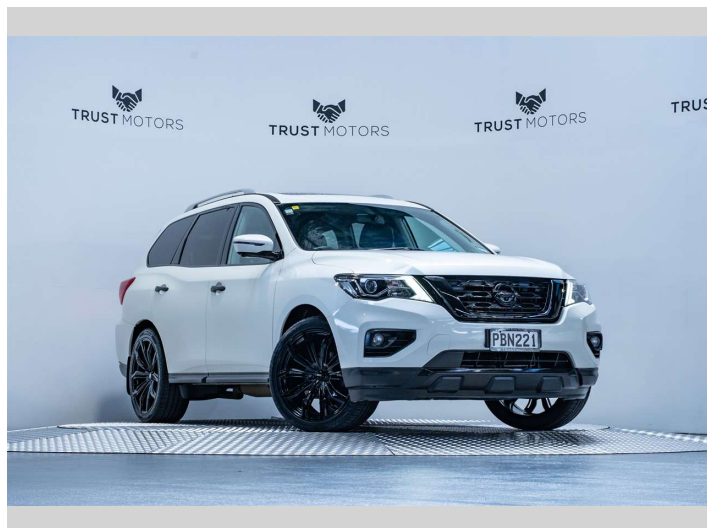

2018 Nissan Pathfinder ST-L 3.5L V6 4WD

Purchase Price **\$29,990**
Includes GST, Registration & Licensing

Finance may be available on this vehicle. Ask one of our friendly staff for more information.

Gain peace of mind with Mechanical Breakdown Insurance. **Ask us how.**

Top features
None Listed

Body Style
5 door, SUV / 4x4

Odometer
98,400 km

Engine
3498 cc, Internal Combustion

Fuel Type
Petrol

Transmission
Automatic, 4WD

Wheels
-

VIN
5N1DR2MM6JC606298

Interior
Black

Safety
-

Reg No.
PBN221

Ext Colour
Glacier White

History
NZ New, 5 owners

Seats
7 seats, Leather

CO2 Emissions
-

Energy Economy
-