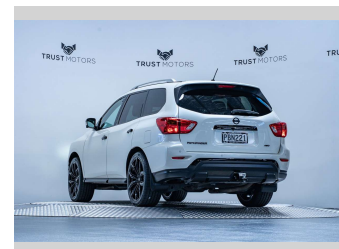

2018 Nissan Pathfinder ST-L 3.5L V6 4WD

Purchase Price **\$29,990**
Includes GST, Registration & Licensing

Finance may be available on this vehicle. Ask one of our friendly staff for more information.

Gain peace of mind with Mechanical Breakdown Insurance. **Ask us how.**

Top features
None Listed

Body Style
5 door, SUV / 4x4

Odometer
98,400 km

Engine
3498 cc, Internal Combustion

Fuel Type
Petrol

Transmission
Automatic, 4WD

Wheels
-

VIN
5N1DR2MM6JC606298

Interior
Black

Safety
-

Reg No.
PBN221

Ext Colour
Glacier White

History
NZ New, 5 owners

Seats
7 seats, Leather

CO2 Emissions
-

Energy Economy
-