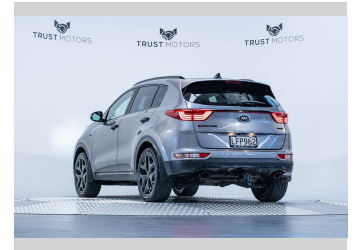

2018 Kia Sportage GT-Line 2.4L AWD

Purchase Price **\$28,990**
Includes GST, Registration & Licensing

Finance may be available on this vehicle. Ask one of our friendly staff for more information.

Gain peace of mind with Mechanical Breakdown Insurance. **Ask us how.**

Top features
None Listed

Body Style
5 door, SUV / 4x4

Odometer
48,800 km

Engine
2359 cc, Internal Combustion

Fuel Type
Petrol

Transmission
Automatic, 4WD

Wheels
-

VIN
KNAPR81CSH7251315