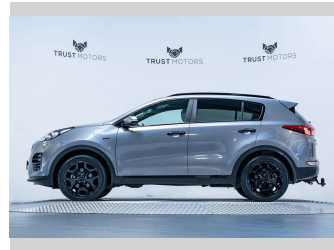

2018 Kia Sportage GT-Line 2.4L AWD

Purchase Price **\$28,990**
Includes GST, Registration & Licensing

Finance may be available on this vehicle. Ask one of our friendly staff for more information.

Gain peace of mind with Mechanical Breakdown Insurance. **Ask us how.**

Top features
None Listed

Body Style
5 door, SUV / 4x4

Odometer
48,800 km

Engine
2359 cc, Internal Combustion

Fuel Type
Petrol

Transmission
Automatic, 4WD

Wheels
-

VIN
KNAPR81CSH7251315

Interior
Grey

Safety
-

Reg No.
LFP962

Ext Colour
Copper Blaze

History
NZ New, 3 owners

Seats
5 seats, Leather

CO2 Emissions
-

Energy Economy
-