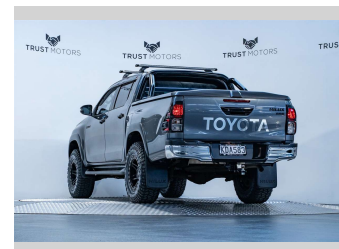

2016 Toyota Hilux SR5 2.8L Manual

Purchase Price **\$36,990**
Includes GST, Registration & Licensing

Finance may be available on this vehicle. Ask one of our friendly staff for more information.

Gain peace of mind with Mechanical Breakdown Insurance. **Ask us how.**