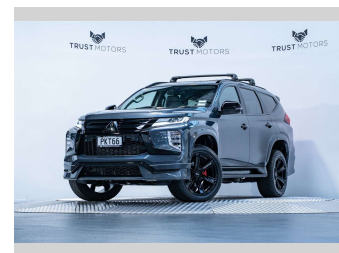

2022 Mitsubishi Pajero Sport VRX 2.4D 4WD

Purchase Price **\$45,990**
Includes GST, Registration & Licensing

Finance may be available on this vehicle. Ask one of our friendly staff for more information.

Gain peace of mind with Mechanical Breakdown Insurance. **Ask us how.**

Top features
None Listed

Body Style
5 door, SUV / 4x4

Odometer
26,400 km

Engine
2442 cc, Internal Combustion

Fuel Type
Diesel

Transmission
Automatic, 4WD