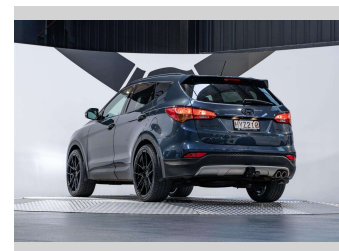

2015 Hyundai Santa Fe Elite 3.3L V6

Purchase Price **\$22,990**
Includes GST, Registration & Licensing

Finance may be available on this vehicle. Ask one of our friendly staff for more information.

Gain peace of mind with Mechanical Breakdown Insurance. **Ask us how.**

an ASSURANT company

Top features
None Listed

Body Style
5 door, SUV / 4x4

Odometer
124,700 km

Engine
3342 cc, Internal Combustion

Fuel Type
Petrol

Transmission
Automatic

Wheels
-

VIN
KMHSU81EMFU448495

Interior
Black

Safety
-

Reg No.
HYZ210

Ext Colour
Pebble Blue

History
NZ New, 3 owners

Seats
7 seats, Leather

CO2 Emissions
-