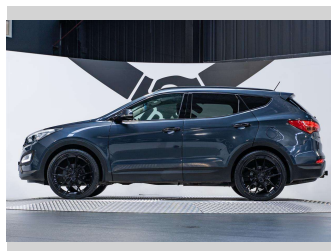

2015 Hyundai Santa Fe Elite 3.3L V6

Purchase Price **\$22,990**
Includes GST, Registration & Licensing

Finance may be available on this vehicle. Ask one of our friendly staff for more information.

Gain peace of mind with Mechanical Breakdown Insurance. **Ask us how.**

an ASSURANT company

Top features
None Listed

Body Style
5 door, SUV / 4x4

Odometer
124,700 km

Engine
3342 cc, Internal Combustion

Fuel Type
Petrol

Transmission
Automatic

Wheels
-

VIN
KMHSU81EMFU448495

Interior
Black

Safety
-

Reg No.
HYZ210

Ext Colour
Pebble Blue

History
NZ New, 3 owners

Seats
7 seats, Leather

CO2 Emissions
-