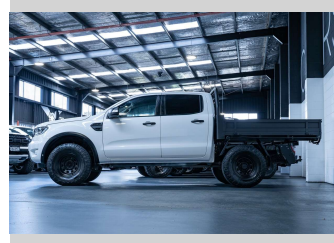

2021 Ford Ranger FX4 Max Flat Deck 2.0L Bi-Turbo

Purchase Price **\$45,990**
Includes GST, Registration & Licensing

Finance may be available on this vehicle. Ask one of our friendly staff for more information.

Gain peace of mind with Mechanical Breakdown Insurance. **Ask us how.**

Top features
None Listed

Body Style
4 door, Ute

Odometer
100,400 km

Engine
1996 cc, Internal Combustion

Fuel Type
Diesel

Transmission
Automatic, 4WD