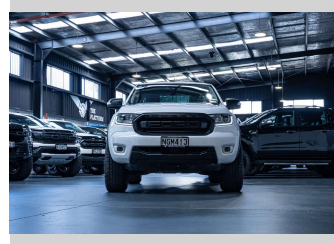

2021 Ford Ranger FX4 Max Flat Deck 2.0L Bi-Turbo

Purchase Price **\$45,990**
Includes GST, Registration & Licensing

Finance may be available on this vehicle. Ask one of our friendly staff for more information.

Gain peace of mind with Mechanical Breakdown Insurance. **Ask us how.**

Top features
None Listed

Body Style
4 door, Ute

Odometer
100,400 km

Engine
1996 cc, Internal Combustion

Fuel Type
Diesel

Transmission
Automatic, 4WD