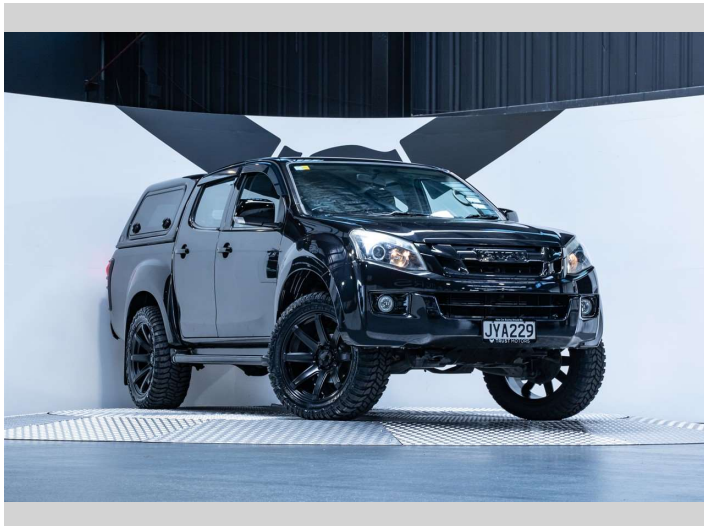

2016 Isuzu D-Max LS 3.0L Diesel Manual

Purchase Price **\$24,990**
Includes GST, Registration & Licensing

Finance may be available on this vehicle. Ask one of our friendly staff for more information.

Gain peace of mind with Mechanical Breakdown Insurance. **Ask us how.**

Top features
None Listed

Body Style
4 door, Ute

Odometer
152,000 km

Engine
2999 cc, Internal Combustion

Fuel Type
Diesel

Transmission
Manual

Wheels
-

VIN
MPATFR85JGT000934

Interior
Black

Safety
-

Reg No.
JYA229

Ext Colour
Cosmic Black

History
NZ New, 8 owners

Seats
5 seats, Cloth

CO2 Emissions
-

Energy Economy
-