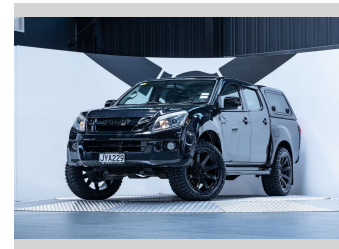

2016 Isuzu D-Max LS 3.0L Diesel Manual

Purchase Price **\$24,990**
Includes GST, Registration & Licensing

Finance may be available on this vehicle. Ask one of our friendly staff for more information.

Gain peace of mind with Mechanical Breakdown Insurance. **Ask us how.**

Top features
None Listed

Body Style
4 door, Ute

Odometer
152,000 km

Engine
2999 cc, Internal Combustion

Fuel Type
Diesel

Transmission
Manual

Wheels
-

VIN
MPATFR85JGT000934

Interior
Black

Safety
-

Reg No.
JYA229

Ext Colour
Cosmic Black

History
NZ New, 8 owners

Seats
5 seats, Cloth

CO2 Emissions
-

Energy Economy
-