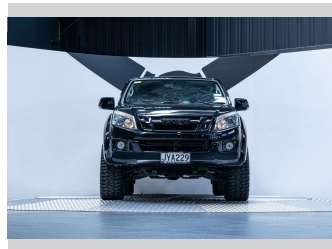

2016 Isuzu D-Max LS 3.0L Diesel Manual

Purchase Price **$24,990**
Includes GST, Registration & Licensing

Finance may be available on this vehicle. Ask one of our friendly staff for more information.

Gain peace of mind with Mechanical Breakdown Insurance. **Ask us how.**

Top features
None Listed

Body Style
4 door, Ute

Odometer
152,000 km

Engine
2999 cc, Internal Combustion

Fuel Type
Diesel

Transmission
Manual

Wheels
-

VIN
MPATFR85JGT000934

Interior
Black

Safety
-

Reg No.
JYA229

Ext Colour
Cosmic Black

History
NZ New, 8 owners

Seats
5 seats, Cloth

CO2 Emissions
-

Energy Economy
-

Stock ID: 6108

Trust Motors Ltd | Phone 09 887 8668 | Email george@trustmotors.co.nz
10 Norman Spencer Drive, Papatoetoe, Auckland 2104, New Zealand
www.trustmotors.co.nz

4.92 | 1431 reviews