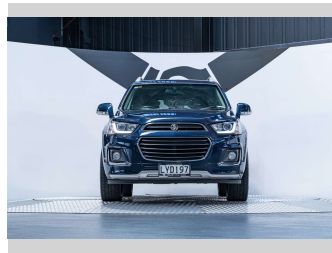

2019 Holden Captiva LTZ 3.0L V6 4WD

Purchase Price **$23,990**
Includes GST, Registration & Licensing

Finance may be available on this vehicle. Ask one of our friendly staff for more information.

Gain peace of mind with Mechanical Breakdown Insurance. **Ask us how.**

Top features

None Listed

Body Style
4 door, SUV / 4x4

Odometer
66,200 km

Engine
2997 cc, Internal Combustion

Fuel Type
Petrol

Transmission
Automatic, 4WD

Wheels
-

VIN
KL3CD2659JB045454

Interior
Black

Safety

Based on 2024 UCSR rating for 06-18 models

Reg No.
LYD197

Ext Colour
Impulse Blue

History
NZ New, 2 owners

Seats
7 seats, Leather

CO2 Emissions
★☆☆☆☆
280 grams/km

Energy Economy
★☆☆☆☆

Annual fuel cost of $4,660
11.9L per 100km

Cost per year is an estimate based on petrol price of $2.80 per litre and an average distance of 14000 km. Emissions and Energy Economy figures standardised to 3P WLTP.

Stock ID: 5870

Trust Motors Ltd | Phone 09 887 8668 | Email george@trustmotors.co.nz
10 Norman Spencer Drive, Papatoetoe, Auckland 2104, New Zealand
www.trustmotors.co.nz