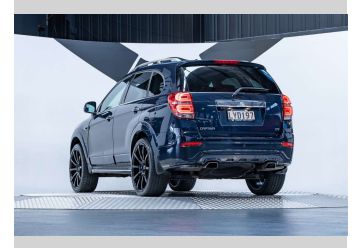

# 2019 Holden Captiva LTZ 3.0L V6 4WD

**Purchase Price** **\$23,990**  
Includes GST, Registration & Licensing

Finance may be available on this vehicle. Ask one of our friendly staff for more information.

Gain peace of mind with Mechanical Breakdown Insurance. **Ask us how.**

**Top features**

None Listed

Body Style  
**4 door, SUV / 4x4**

Odometer  
**66,200 km**

Engine  
**2997 cc, Internal Combustion**

Fuel Type  
**Petrol**