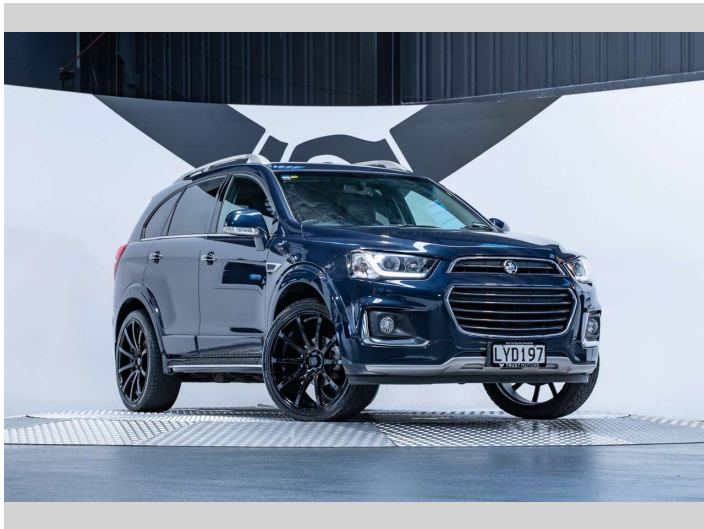

# 2019 Holden Captiva LTZ 3.0L V6 4WD

**Purchase Price** **\$23,990**  
Includes GST, Registration & Licensing

Finance may be available on this vehicle. Ask one of our friendly staff for more information.

Gain peace of mind with Mechanical Breakdown Insurance. **Ask us how.**

**Top features**

None Listed

Body Style  
**4 door, SUV / 4x4**

Odometer  
**66,200 km**

Engine  
**2997 cc, Internal Combustion**

Fuel Type  
**Petrol**

History  
**NZ New, 2 owners**

Seats  
**7 seats, Leather**

CO2 Emissions  
★☆☆☆☆  
**280 grams/km**

Energy Economy  
★☆☆☆☆

**Annual fuel cost of \$4,660**  
**11.9L per 100km**

Cost per year is an estimate based on petrol price of \$2.80 per litre and an average distance of 14000 km. Emissions and Energy Economy figures standardised to 3P WLTP.