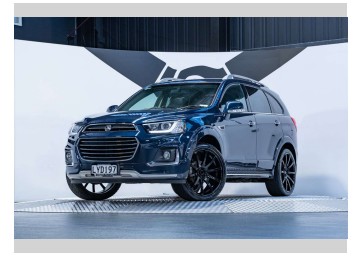

# 2019 Holden Captiva LTZ 3.0L V6 4WD

**Purchase Price** **\$23,990**  
Includes GST, Registration & Licensing

Finance may be available on this vehicle. Ask one of our friendly staff for more information.

Gain peace of mind with Mechanical Breakdown Insurance. **Ask us how.**

**Top features**

None Listed

Body Style  
**4 door, SUV / 4x4**

Odometer  
**66,200 km**

Engine  
**2997 cc, Internal Combustion**

Fuel Type  
**Petrol**

History  
**NZ New, 2 owners**

Seats  
**7 seats, Leather**

CO2 Emissions  
★☆☆☆☆  
**280 grams/km**

Energy Economy  
★☆☆☆☆

**Annual fuel cost of \$4,660**  
**11.9L per 100km**

Cost per year is an estimate based on petrol price of \$2.80 per litre and an average distance of 14000 km. Emissions and Energy Economy figures standardised to 3P WLTP.