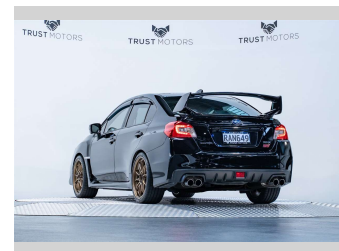

2021 Subaru WRX STI Premium 2.5L Manual

Purchase Price **\$62,990**
Includes GST, Registration & Licensing

Finance may be available on this vehicle. Ask one of our friendly staff for more information.

Gain peace of mind with Mechanical Breakdown Insurance. **Ask us how.**

Top features
None Listed

Body Style
4 door, Sedan

Odometer
45,300 km

Engine
2457 cc, Internal Combustion

Fuel Type
Petrol

Transmission
Manual, 4WD

Wheels
-

VIN
JF1VAFKH3MG031348

Interior
Black

Safety
-

Reg No.
RAN649

Ext Colour
Silica Black

History
NZ New, 3 owners

Seats
5 seats, Leather

CO2 Emissions
-

Energy Economy
-