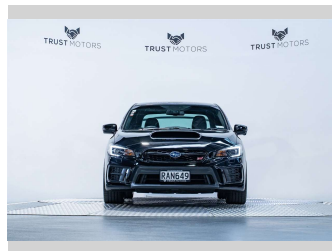

2021 Subaru WRX STI Premium 2.5L Manual

Purchase Price **\$62,990**
Includes GST, Registration & Licensing

Finance may be available on this vehicle. Ask one of our friendly staff for more information.

Gain peace of mind with Mechanical Breakdown Insurance. **Ask us how.**

Top features
None Listed

Body Style
4 door, Sedan

Odometer
45,300 km

Engine
2457 cc, Internal Combustion

Fuel Type
Petrol

Transmission
Manual, 4WD

Wheels
-

VIN
JF1VAFKH3MG031348

Interior
Black

Safety
-

Reg No.
RAN649

Ext Colour
Silica Black

History
NZ New, 3 owners

Seats
5 seats, Leather

CO2 Emissions
-

Energy Economy
-