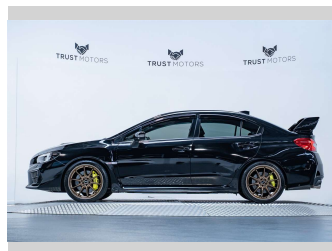

2021 Subaru WRX STI Premium 2.5L Manual

Purchase Price **\$62,990**
Includes GST, Registration & Licensing

Finance may be available on this vehicle. Ask one of our friendly staff for more information.

Gain peace of mind with Mechanical Breakdown Insurance. **Ask us how.**

Top features
None Listed

Body Style
4 door, Sedan

Odometer
45,300 km

Engine
2457 cc, Internal Combustion

Fuel Type
Petrol

Transmission
Manual, 4WD

Wheels
-

VIN
JF1VAFKH3MG031348

Interior
Black

Safety
-

Reg No.
RAN649

Ext Colour
Silica Black

History
NZ New, 3 owners

Seats
5 seats, Leather

CO2 Emissions
-

Energy Economy
-