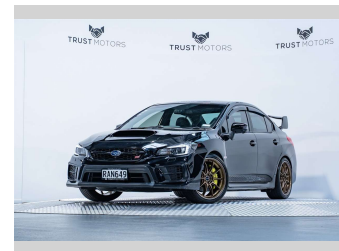

2021 Subaru WRX STI Premium 2.5L Manual

Purchase Price **\$62,990**
Includes GST, Registration & Licensing

Finance may be available on this vehicle. Ask one of our friendly staff for more information.

Gain peace of mind with Mechanical Breakdown Insurance. **Ask us how.**

Top features
None Listed

Body Style
4 door, Sedan

Odometer
45,300 km

Engine
2457 cc, Internal Combustion

Fuel Type
Petrol

Transmission
Manual, 4WD

Wheels
-

VIN
JF1VAFKH3MG031348

Interior
Black

Safety
-

Reg No.
RAN649

Ext Colour
Silica Black

History
NZ New, 3 owners

Seats
5 seats, Leather

CO2 Emissions
-

Energy Economy
-