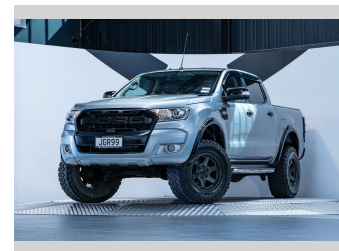

2015 Ford Ranger XLT 3.2L 4WD

Purchase Price

\$33,990

Includes GST, Registration & Licensing

Finance may be available on this vehicle. Ask one of our friendly staff for more information.

Gain peace of mind with Mechanical Breakdown Insurance. **Ask us how.**

Top features

None Listed

Body Style

4 door, Ute

Odometer

134,500 km

Engine

3198 cc, Internal Combustion