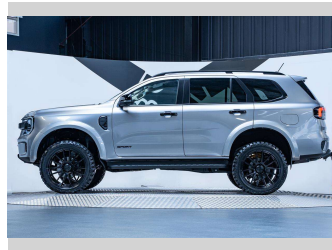

# 2024 Ford Everest Sport 2.0L Bi-Turbo 4WD

Purchase Price

**\$77,990**

Includes GST, Registration & Licensing

Finance may be available on this vehicle. Ask one of our friendly staff for more information.

## Top features

None Listed

Body Style

**4 door, SUV / 4x4**

Odometer

**3,500 km**

Engine

**1996 cc, Internal Combustion**