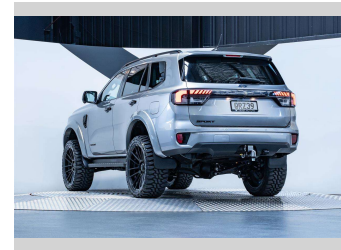

# 2024 Ford Everest Sport 2.0L Bi-Turbo 4WD

Purchase Price

**\$77,990**

Includes GST, Registration & Licensing

Finance may be available on this vehicle. Ask one of our friendly staff for more information.

## Top features

None Listed

Body Style

**4 door, SUV / 4x4**

Odometer

**3,500 km**

Engine

**1996 cc, Internal Combustion**