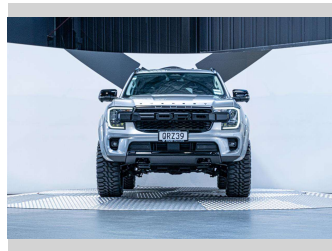

# 2024 Ford Everest Sport 2.0L Bi-Turbo 4WD

Purchase Price

**\$77,990**

Includes GST, Registration & Licensing

Finance may be available on this vehicle. Ask one of our friendly staff for more information.