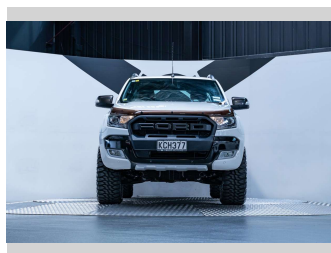

2016 Ford Ranger Wildtrak 3.2L 4WD

Purchase Price **\$39,990**
Includes GST, Registration & Licensing

Finance may be available on this vehicle. Ask one of our friendly staff for more information.

Gain peace of mind with Mechanical Breakdown Insurance. **Ask us how.**

Top features
None Listed

Body Style
4 door, Ute

Odometer
99,500 km

Engine
3198 cc, Internal Combustion

Fuel Type
Diesel

Transmission
Automatic, 4WD

Wheels
-

VIN
MNAUMFF50GW611458

Interior
Black

Safety
-

Reg No.
KCH377

Ext Colour
Cool White

History
NZ New, 2 owners

Seats
5 seats, Leather

CO2 Emissions
-

Energy Economy
-