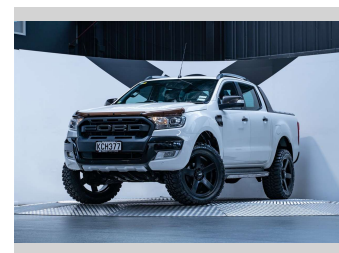

2016 Ford Ranger Wildtrak 3.2L 4WD

Purchase Price **\$39,990**
Includes GST, Registration & Licensing

Finance may be available on this vehicle. Ask one of our friendly staff for more information.

Gain peace of mind with Mechanical Breakdown Insurance. **Ask us how.**

Top features
None Listed

Body Style
4 door, Ute

Odometer
99,500 km

Engine
3198 cc, Internal Combustion

Fuel Type
Diesel

Transmission
Automatic, 4WD

Wheels
-

VIN
MNAUMFF50GW611458

Interior
Black

Safety
-

Reg No.
KCH377

Ext Colour
Cool White

History
NZ New, 2 owners

Seats
5 seats, Leather

CO2 Emissions
-

Energy Economy
-