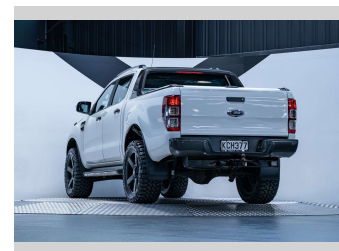

2016 Ford Ranger Wildtrak 3.2L 4WD

Purchase Price **\$39,990**
Includes GST, Registration & Licensing

Finance may be available on this vehicle. Ask one of our friendly staff for more information.

Gain peace of mind with Mechanical Breakdown Insurance. **Ask us how.**

Top features
None Listed

Body Style
4 door, Ute

Odometer
99,500 km

Engine
3198 cc, Internal Combustion

Fuel Type
Diesel

Transmission
Automatic, 4WD

Wheels
-

VIN
MNAUMFF50GW611458

Interior
Black

Safety
-

Reg No.
KCH377

Ext Colour
Cool White

History
NZ New, 2 owners

Seats
5 seats, Leather

CO2 Emissions
-

Energy Economy
-