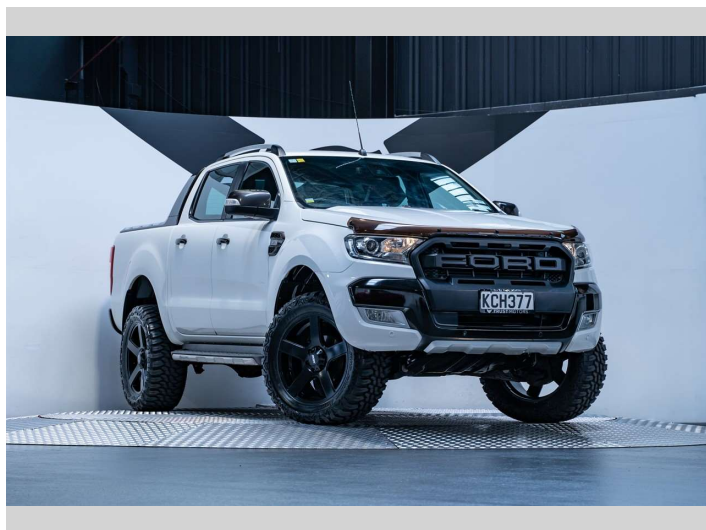

2016 Ford Ranger Wildtrak 3.2L 4WD

Purchase Price **\$39,990**
Includes GST, Registration & Licensing

Finance may be available on this vehicle. Ask one of our friendly staff for more information.

Gain peace of mind with Mechanical Breakdown Insurance. **Ask us how.**

Top features
None Listed

Body Style
4 door, Ute

Odometer
99,500 km

Engine
3198 cc, Internal Combustion

Fuel Type
Diesel

Transmission
Automatic, 4WD

Wheels
-

VIN
MNAUMFF50GW611458

Interior
Black

Safety
-

Reg No.
KCH377

Ext Colour
Cool White

History
NZ New, 2 owners

Seats
5 seats, Leather

CO2 Emissions
-

Energy Economy
-