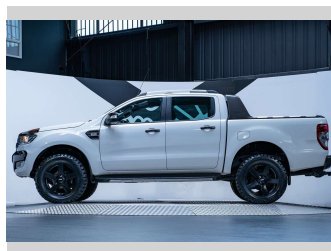

2016 Ford Ranger Wildtrak 3.2L 4WD

Purchase Price **\$39,990**
Includes GST, Registration & Licensing

Finance may be available on this vehicle. Ask one of our friendly staff for more information.

Gain peace of mind with Mechanical Breakdown Insurance. **Ask us how.**

Top features
None Listed

Body Style
4 door, Ute

Odometer
99,500 km

Engine
3198 cc, Internal Combustion

Fuel Type
Diesel

Transmission
Automatic, 4WD

Wheels
-

VIN
MNAUMFF50GW611458

Interior
Black

Safety
-

Reg No.
KCH377

Ext Colour
Cool White

History
NZ New, 2 owners

Seats
5 seats, Leather

CO2 Emissions
-

Energy Economy
-