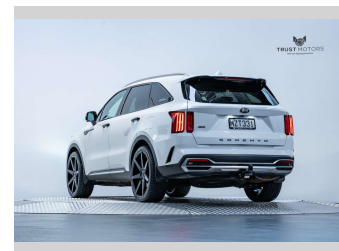

2020 Kia Sorento Deluxe 2.2D AWD

Purchase Price **\$49,990**
Includes GST, Registration & Licensing

Finance may be available on this vehicle. Ask one of our friendly staff for more information.

Gain peace of mind with Mechanical Breakdown Insurance. **Ask us how.**

Top features
None Listed

Body Style
5 door, SUV / 4x4

Odometer
47,500 km

Engine
2151 cc, Internal Combustion

Fuel Type
Diesel

Transmission
Automatic, 4WD

Wheels
-

VIN
KNARH81BWM5037311