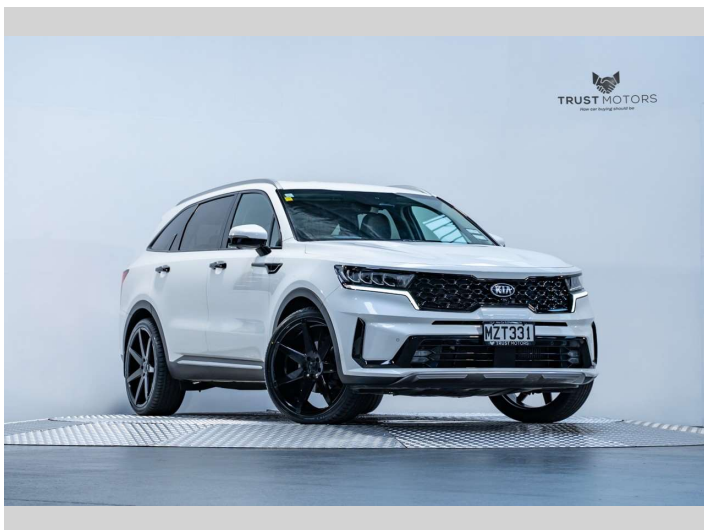

2020 Kia Sorento Deluxe 2.2D AWD

Purchase Price **\$49,990**
Includes GST, Registration & Licensing

Finance may be available on this vehicle. Ask one of our friendly staff for more information.

Gain peace of mind with Mechanical Breakdown Insurance. **Ask us how.**

Top features
None Listed

Body Style
5 door, SUV / 4x4

Odometer
47,500 km

Engine
2151 cc, Internal Combustion

Fuel Type
Diesel

Transmission
Automatic, 4WD

Wheels
-

VIN
KNARH81BWM5037311

Interior
Black

Safety
-

Reg No.
MZT331

Ext Colour
Snow White Pearl

History
NZ New, 1 owner

Seats
7 seats, Leather

CO2 Emissions
-

Energy Economy
-