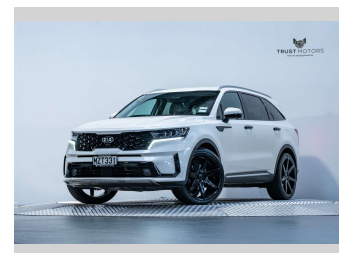

2020 Kia Sorento Deluxe 2.2D AWD

Purchase Price **\$49,990**
Includes GST, Registration & Licensing

Finance may be available on this vehicle. Ask one of our friendly staff for more information.

Gain peace of mind with Mechanical Breakdown Insurance. **Ask us how.**

Top features
None Listed

Body Style
5 door, SUV / 4x4

Odometer
47,500 km

Engine
2151 cc, Internal Combustion

Fuel Type
Diesel

Transmission
Automatic, 4WD

Wheels
-

VIN
KNARH81BWM5037311