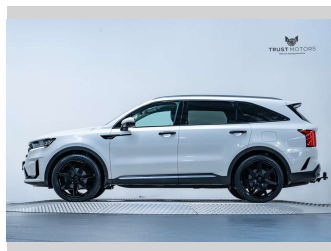

2020 Kia Sorento Deluxe 2.2D AWD

Purchase Price **\$49,990**
Includes GST, Registration & Licensing

Finance may be available on this vehicle. Ask one of our friendly staff for more information.

Gain peace of mind with Mechanical Breakdown Insurance. **Ask us how.**

Top features
None Listed

Body Style
5 door, SUV / 4x4

Odometer
47,500 km

Engine
2151 cc, Internal Combustion

Fuel Type
Diesel

Transmission
Automatic, 4WD

Wheels
-

VIN
KNARH81BWM5037311

Interior
Black

Safety
-

Reg No.
MZT331

Ext Colour
Snow White Pearl

History
NZ New, 1 owner

Seats
7 seats, Leather

CO2 Emissions
-

Energy Economy
-