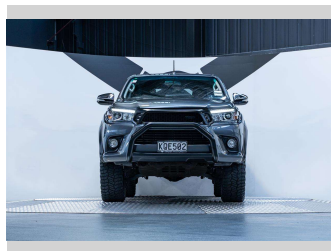

2017 Toyota Hilux SR5 2.8L Automatic

Purchase Price **\$34,990**
Includes GST, Registration & Licensing

Finance may be available on this vehicle. Ask one of our friendly staff for more information.

Gain peace of mind with Mechanical Breakdown Insurance. **Ask us how.**

an ASSURANT company

Top features
None Listed

Body Style
4 door, Ute

Odometer
164,900 km

Engine
2755 cc, Internal Combustion

Fuel Type
Diesel

Transmission
Automatic

Wheels
-