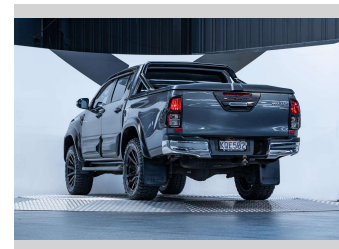

2017 Toyota Hilux SR5 2.8L Automatic

Purchase Price **\$34,990**
Includes GST, Registration & Licensing

Finance may be available on this vehicle. Ask one of our friendly staff for more information.

Gain peace of mind with Mechanical Breakdown Insurance. **Ask us how.**

an ASSURANT company

Top features
None Listed

Body Style
4 door, Ute

Odometer
164,900 km

Engine
2755 cc, Internal Combustion

Fuel Type
Diesel

Transmission
Automatic

Wheels
-