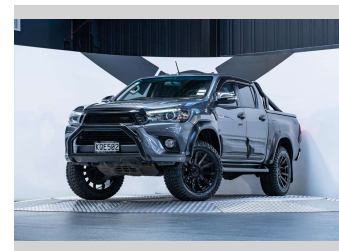

2017 Toyota Hilux SR5 2.8L Automatic

Purchase Price **\$34,990**
Includes GST, Registration & Licensing

Finance may be available on this vehicle. Ask one of our friendly staff for more information.

Gain peace of mind with Mechanical Breakdown Insurance. **Ask us how.**

an ASSURANT company

Top features
None Listed

Body Style
4 door, Ute

Odometer
164,900 km

Engine
2755 cc, Internal Combustion

Fuel Type
Diesel

Transmission
Automatic

Wheels
-

VIN
MR0GA3DD600261211

Interior
Black

Safety
-

Reg No.
KQE502

Ext Colour
Magnetic Grey Metallic

History
NZ New, 7 owners

Seats
5 seats, Fabric

CO2 Emissions
-