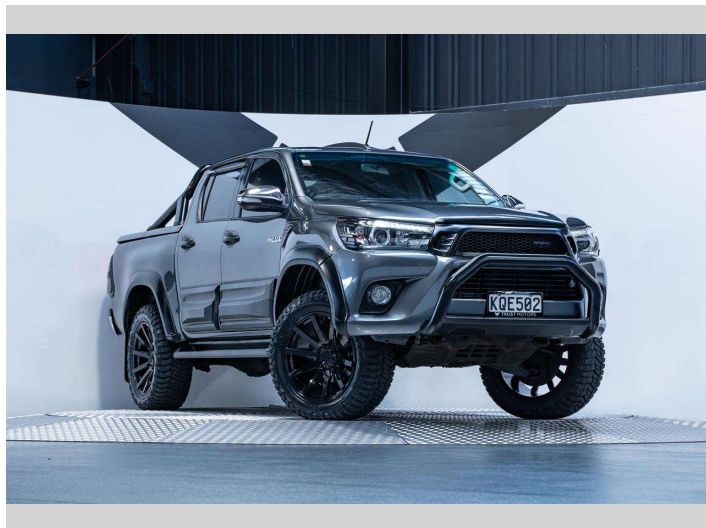

2017 Toyota Hilux SR5 2.8L Automatic

Purchase Price **\$34,990**
Includes GST, Registration & Licensing

Finance may be available on this vehicle. Ask one of our friendly staff for more information.

Gain peace of mind with Mechanical Breakdown Insurance. **Ask us how.**

an ASSURANT company

Top features
None Listed

Body Style
4 door, Ute

Odometer
164,900 km

Engine
2755 cc, Internal Combustion

Fuel Type
Diesel

Transmission
Automatic

Wheels
-

VIN
MR0GA3DD600261211

Interior
Black

Safety
-

Reg No.
KQE502

Ext Colour
Magnetic Grey Metallic

History
NZ New, 7 owners

Seats
5 seats, Fabric

CO2 Emissions
-