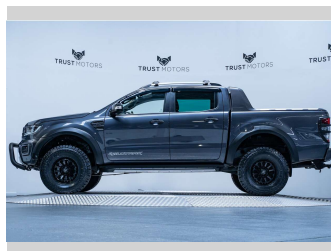

2020 Ford Ranger Wildtrak 2.0L Bi-Turbo 4WD PX-3

Purchase Price **\$44,990**
Includes GST, Registration & Licensing

Finance may be available on this vehicle. Ask one of our friendly staff for more information.

Gain peace of mind with Mechanical Breakdown Insurance. **Ask us how.**

Top features
None Listed

Body Style
4 door, Ute

Odometer
91,500 km

Engine
1996 cc, Internal Combustion

Fuel Type
Diesel

Transmission
Automatic, 4WD