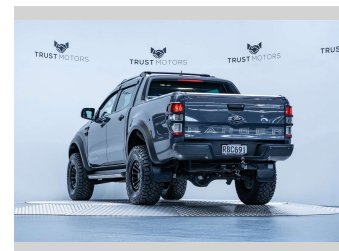

2020 Ford Ranger Wildtrak 2.0L Bi-Turbo 4WD PX-3

Purchase Price **\$44,990**
Includes GST, Registration & Licensing

Finance may be available on this vehicle. Ask one of our friendly staff for more information.

Gain peace of mind with Mechanical Breakdown Insurance. **Ask us how.**

Top features
None Listed

Body Style
4 door, Ute

Odometer
91,500 km

Engine
1996 cc, Internal Combustion

Fuel Type
Diesel

Transmission
Automatic, 4WD