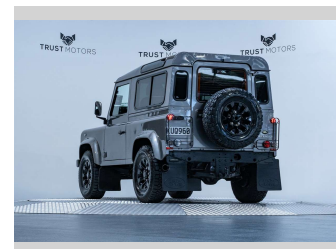

2007 Land Rover Defender 90 2.2D 4WD

Purchase Price **\$54,990**
Includes GST, Registration & Licensing

Finance may be available on this vehicle. Ask one of our friendly staff for more information.

Gain peace of mind with Mechanical Breakdown Insurance. **Ask us how.**

Top features
None Listed

Body Style
5 door, SUV / 4x4

Odometer
98,800 mi

Engine
2402 cc, Internal Combustion

Fuel Type
Diesel

Transmission
Manual, 4WD

Wheels
-

VIN
-

Interior
Black

Safety
-

Reg No.
KUQ960

Ext Colour
Bonatti Gray Metallic

History
Ex-Overseas, 3 owners

Seats
4 seats, Fabric

CO2 Emissions
-

Energy Economy
-