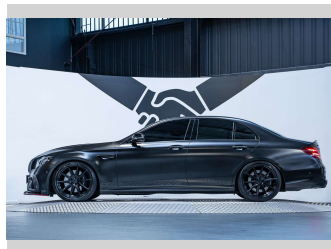

2017 Mercedes-Benz E 63 AMG 4.0L V8 Bi-turbo

Purchase Price **\$94,990**
Includes GST, Registration & Licensing

Finance may be available on this vehicle. Ask one of our friendly staff for more information.

Gain peace of mind with Mechanical Breakdown Insurance. **Ask us how.**

Top features
None Listed

Body Style
4 door, Sedan

Odometer
61,000 km

Engine
3982 cc, Internal Combustion

Fuel Type
Petrol

Transmission
Automatic, 4WD