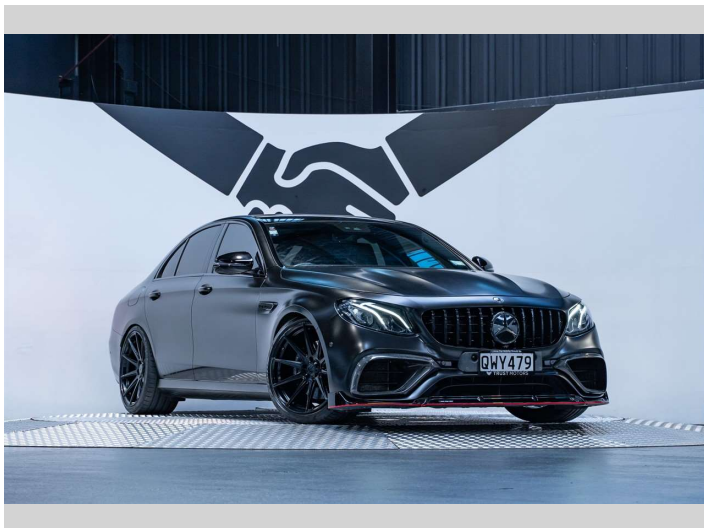

2017 Mercedes-Benz E 63 AMG 4.0L V8 Bi-turbo

Purchase Price **\$94,990**
Includes GST, Registration & Licensing

Finance may be available on this vehicle. Ask one of our friendly staff for more information.

Gain peace of mind with Mechanical Breakdown Insurance. **Ask us how.**

Top features
None Listed

Body Style
4 door, Sedan

Odometer
61,000 km

Engine
3982 cc, Internal Combustion

Fuel Type
Petrol

Transmission
Automatic, 4WD

Wheels
-

VIN
WDD2130882A308884

Interior
Black

Safety
-

Reg No.
QWY479

Ext Colour
Satin Black

History
Ex-Overseas, 11 owners

Seats
5 seats, Leather