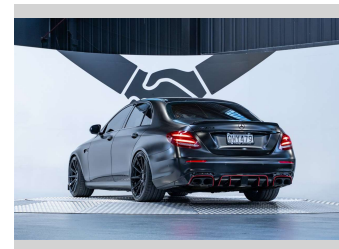

2017 Mercedes-Benz E 63 AMG 4.0L V8 Bi-turbo

Purchase Price **\$94,990**
Includes GST, Registration & Licensing

Finance may be available on this vehicle. Ask one of our friendly staff for more information.

Gain peace of mind with Mechanical Breakdown Insurance. **Ask us how.**

Top features
None Listed

Body Style
4 door, Sedan

Odometer
61,000 km

Engine
3982 cc, Internal Combustion

Fuel Type
Petrol

Transmission
Automatic, 4WD