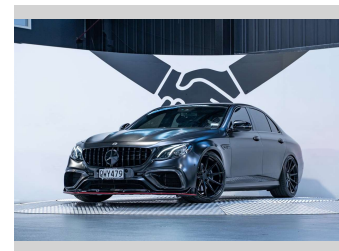

2017 Mercedes-Benz E 63 AMG 4.0L V8 Bi-turbo

Purchase Price **\$94,990**
Includes GST, Registration & Licensing

Finance may be available on this vehicle. Ask one of our friendly staff for more information.

Gain peace of mind with Mechanical Breakdown Insurance. **Ask us how.**

Top features
None Listed

Body Style
4 door, Sedan

Odometer
61,000 km

Engine
3982 cc, Internal Combustion

Fuel Type
Petrol

Transmission
Automatic, 4WD