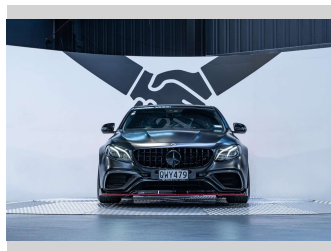

2017 Mercedes-Benz E 63 AMG 4.0L V8 Bi-turbo

Purchase Price **\$94,990**
Includes GST, Registration & Licensing

Finance may be available on this vehicle. Ask one of our friendly staff for more information.