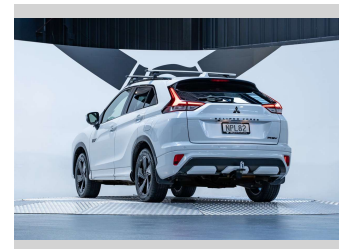

# 2021 Mitsubishi Eclipse Cross VRX 2.4L PHEV 4WD

**Purchase Price** **\$27,990**  
Includes GST, Registration & Licensing

Finance may be available on this vehicle. Ask one of our friendly staff for more information.

Gain peace of mind with Mechanical Breakdown Insurance. **Ask us how.**

**Top features**  
None Listed

Body Style  
**4 door, SUV / 4x4**

Odometer  
**78,700 km**

Engine  
**2360 cc, Plug-In Hybrid**

Fuel Type  
**Hybrid**