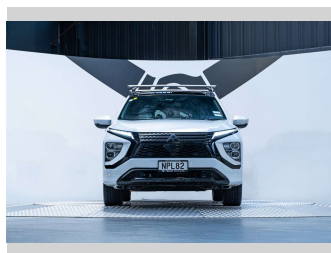

# 2021 Mitsubishi Eclipse Cross VRX 2.4L PHEV 4WD

**Purchase Price** **\$27,990**  
Includes GST, Registration & Licensing

Finance may be available on this vehicle. Ask one of our friendly staff for more information.