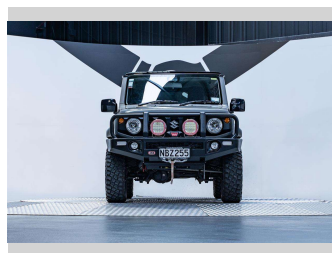

2020 Suzuki Jimny Sierra 1.5L Manual 4WD

Purchase Price

$27,990

Includes GST, Registration & Licensing

Finance may be available on this vehicle. Ask one of our friendly staff for more information.

finance
NOW

Gain peace of mind with Mechanical Breakdown Insurance. **Ask us how.**

Protecta
INSURANCE
an ASSURANT company

Top features

None Listed

Body Style

3 door, SUV / 4x4

Odometer

43,400 km

Engine

1462 cc, Internal Combustion

Fuel Type

Petrol

Transmission

Manual, 4WD

Wheels

-

VIN

JSAGJB74V00146984

Interior

Black

Safety

-

Reg No.

NBZ255

Ext Colour

Medium Grey

History

NZ New, 1 owner

Seats

4 seats, Fabric

CO2 Emissions

-

Energy Economy

-

Stock ID: 5736

Trust Motors Ltd | Phone 09 887 8668 | Email george@trustmotors.co.nz
10 Norman Spencer Drive, Papatoetoe, Auckland 2104, New Zealand
www.trustmotors.co.nz

4.92 | 1342 reviews