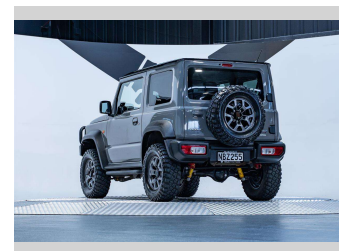

2020 Suzuki Jimny Sierra 1.5L Manual 4WD

Purchase Price

\$27,990

Includes GST, Registration & Licensing

Finance may be available on this vehicle. Ask one of our friendly staff for more information.

finance
NOW

Gain peace of mind with Mechanical Breakdown Insurance. **Ask us how.**

Protecta
INSURANCE
an ASSURANT company

Top features

None Listed

Body Style

3 door, SUV / 4x4

Odometer

43,400 km