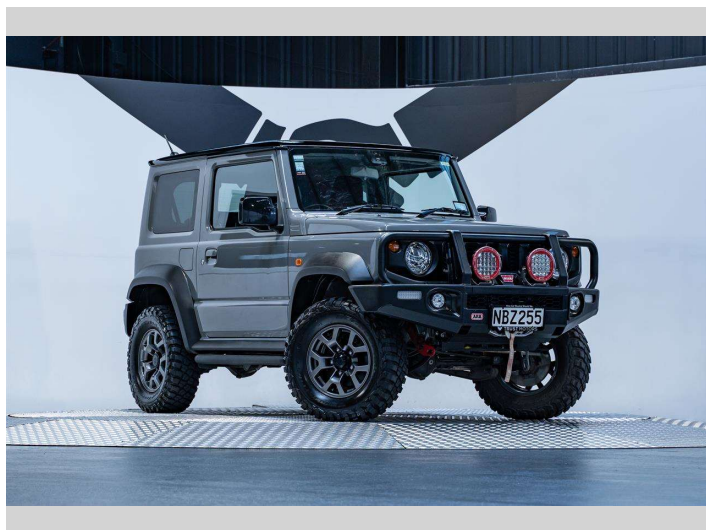

2020 Suzuki Jimny Sierra 1.5L Manual 4WD

Purchase Price

\$27,990

Includes GST, Registration & Licensing

Finance may be available on this vehicle. Ask one of our friendly staff for more information.

finance
NOW

Gain peace of mind with Mechanical Breakdown Insurance. **Ask us how.**

Protecta
INSURANCE
an ASSURANT company

Top features

None Listed

Body Style

3 door, SUV / 4x4

Odometer

43,400 km

Ext Colour

Medium Grey

History

NZ New, 1 owner

Seats

4 seats, Fabric

CO2 Emissions

-