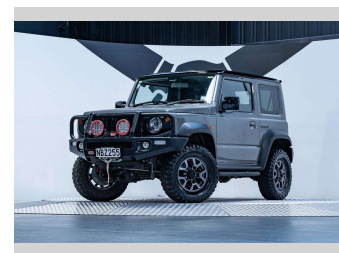

2020 Suzuki Jimny Sierra 1.5L Manual 4WD

Purchase Price

\$27,990

Includes GST, Registration & Licensing

Finance may be available on this vehicle. Ask one of our friendly staff for more information.

finance
NOW

Gain peace of mind with Mechanical Breakdown Insurance. **Ask us how.**

Protecta
INSURANCE
an ASSURANT company

Top features

None Listed

Body Style

3 door, SUV / 4x4

Odometer

43,400 km

Ext Colour

Medium Grey

History

NZ New, 1 owner

Seats

4 seats, Fabric

CO2 Emissions

-