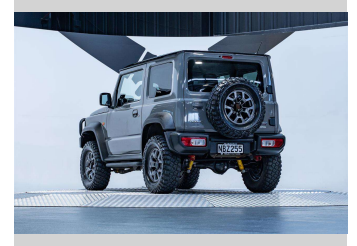

2020 Suzuki Jimny Sierra 1.5L Manual 4WD

Purchase Price **\$27,990**
Includes GST, Registration & Licensing

Finance may be available on this vehicle. Ask one of our friendly staff for more information.

Gain peace of mind with Mechanical Breakdown Insurance. **Ask us how.**

Top features
None Listed

Body Style
3 door, SUV / 4x4

Odometer
43,400 km

Engine
1462 cc, Internal Combustion

Fuel Type
Petrol

Transmission
Manual, 4WD

Wheels
-

VIN
JSAGJB74V00146984

Interior
Black

Safety
-

Reg No.
NBZ255

Ext Colour
Medium Grey

History
NZ New, 1 owner

Seats
4 seats, Fabric

CO2 Emissions
-

Energy Economy
-