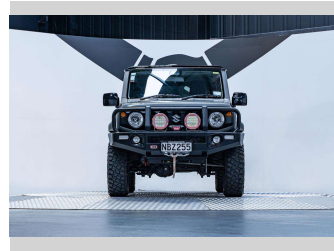

2020 Suzuki Jimny Sierra 1.5L Manual 4WD

Purchase Price **$27,990**
Includes GST, Registration & Licensing

Finance may be available on this vehicle. Ask one of our friendly staff for more information.

Gain peace of mind with Mechanical Breakdown Insurance. **Ask us how.**

Top features
None Listed

Body Style
3 door, SUV / 4x4

Odometer
43,400 km

Engine
1462 cc, Internal Combustion

Fuel Type
Petrol

Transmission
Manual, 4WD

Wheels
-

VIN
JSAGJB74V00146984

Interior
Black

Safety
-

Reg No.
NBZ255

Ext Colour
Medium Grey

History
NZ New, 1 owner

Seats
4 seats, Fabric

CO2 Emissions
-

Energy Economy
-

Stock ID: 5736

Trust Motors Ltd | Phone 09 887 8668 | Email george@trustmotors.co.nz
10 Norman Spencer Drive, Papatoetoe, Auckland 2104, New Zealand
www.trustmotors.co.nz

★★★★★
4.92 | 1345 reviews