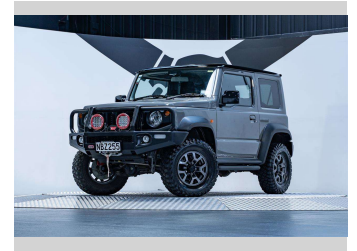

2020 Suzuki Jimny Sierra 1.5L Manual 4WD

Purchase Price **\$27,990**
Includes GST, Registration & Licensing

Finance may be available on this vehicle. Ask one of our friendly staff for more information.

Gain peace of mind with Mechanical Breakdown Insurance. **Ask us how.**

Top features
None Listed

Body Style
3 door, SUV / 4x4

Odometer
43,400 km

Engine
1462 cc, Internal Combustion

Fuel Type
Petrol

Transmission
Manual, 4WD

Wheels
-

VIN
JSAGJB74V00146984

Interior
Black

Safety
-

Reg No.
NBZ255

Ext Colour
Medium Grey

History
NZ New, 1 owner

Seats
4 seats, Fabric

CO2 Emissions
-

Energy Economy
-