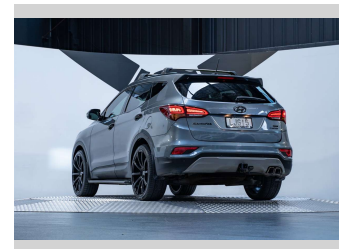

2018 Hyundai Santa Fe Elite Limited 2.2D 4WD

Purchase Price **\$24,990**
Includes GST, Registration & Licensing

Finance may be available on this vehicle. Ask one of our friendly staff for more information.

Gain peace of mind with Mechanical Breakdown Insurance. **Ask us how.**

Top features
None Listed

Body Style
4 door, SUV / 4x4

Odometer
156,100 km

Engine
2199 cc, Internal Combustion

Fuel Type
Diesel

Transmission
Automatic, 4WD