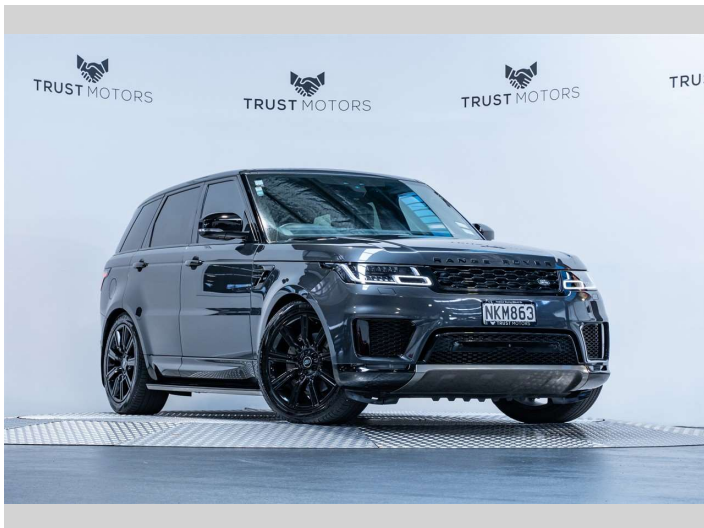

2021 Land Rover Range Rover Sport D300 HSE 3.0L

Purchase Price **\$97,990**
Includes GST, Registration & Licensing

Finance may be available on this vehicle. Ask one of our friendly staff for more information.

Gain peace of mind with Mechanical Breakdown Insurance. **Ask us how.**

Top features
None Listed

Body Style
5 door, SUV / 4x4

Odometer
82,700 km

Engine
2997 cc, Internal Combustion

Fuel Type
Diesel

Transmission
Automatic, 4WD

Wheels
-

VIN
SALWA2AW1MA772599

Interior
Black

Safety
-

Reg No.
NKM863

Ext Colour
Storm Grey / Carpathian Grey

History
NZ New, 2 owners

Seats
5 seats, Leather