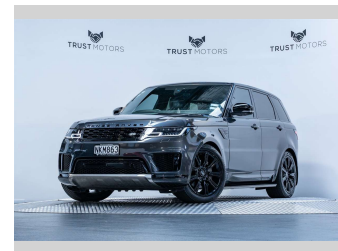

2021 Land Rover Range Rover Sport D300 HSE 3.0L

Purchase Price **\$97,990**
Includes GST, Registration & Licensing

Finance may be available on this vehicle. Ask one of our friendly staff for more information.

Gain peace of mind with Mechanical Breakdown Insurance. **Ask us how.**

Top features
None Listed

Body Style
5 door, SUV / 4x4

Odometer
82,700 km

Engine
2997 cc, Internal Combustion

Fuel Type
Diesel

Transmission
Automatic, 4WD