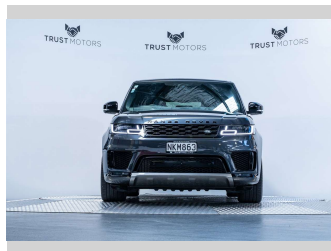

2021 Land Rover Range Rover Sport D300 HSE 3.0L

Purchase Price **\$97,990**
Includes GST, Registration & Licensing

Finance may be available on this vehicle. Ask one of our friendly staff for more information.