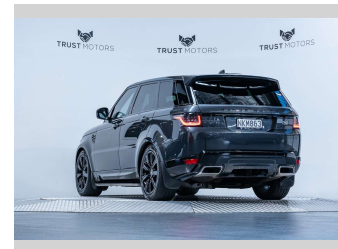

2021 Land Rover Range Rover Sport D300 HSE 3.0L

Purchase Price **\$97,990**
Includes GST, Registration & Licensing

Finance may be available on this vehicle. Ask one of our friendly staff for more information.

Gain peace of mind with Mechanical Breakdown Insurance. **Ask us how.**

Top features
None Listed

Body Style
5 door, SUV / 4x4

Odometer
82,700 km

Engine
2997 cc, Internal Combustion

Fuel Type
Diesel

Transmission
Automatic, 4WD