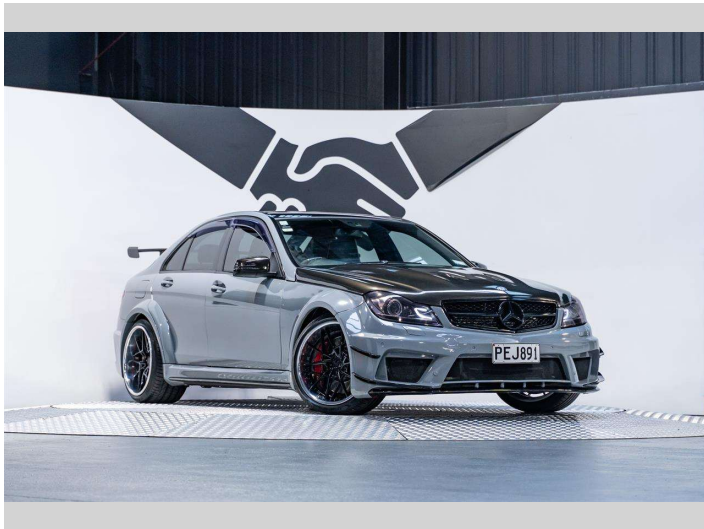

2012 Mercedes-Benz C 63 AMG 6.2L V8

Purchase Price **$49,990**
Includes GST, Registration & Licensing

Finance may be available on this vehicle. Ask one of our friendly staff for more information.

Gain peace of mind with Mechanical Breakdown Insurance. **Ask us how.**

an ASSURANT company

Top features

None Listed

Body Style
4 door, Sedan

Odometer
Odometer is inaccurate

Engine
6200 cc, Internal Combustion

Fuel Type
Petrol

Transmission
Automatic, Rear Wheel

Wheels
-

VIN
WDD2040772A604145

Interior
Black

Safety
-

Reg No.
PEJ891

Ext Colour
Nardo Grey

History
Ex-Overseas, 5 owners

Seats
5 seats, Leather

CO2 Emissions
-

Energy Economy
-

Stock ID: 4389

Trust Motors Ltd | Phone 09 887 8668 | Email george@trustmotors.co.nz
10 Norman Spencer Drive, Papatoetoe, Auckland 2104, New Zealand
www.trustmotors.co.nz

★★★★★
4.91 | 1213 reviews