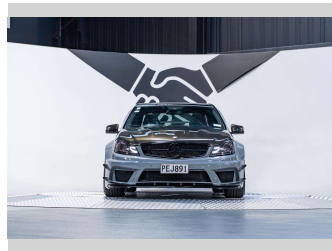

2012 Mercedes-Benz C 63 AMG 6.2L V8

Purchase Price **$49,990**
Includes GST, Registration & Licensing

Finance may be available on this vehicle. Ask one of our friendly staff for more information.

Gain peace of mind with Mechanical Breakdown Insurance. **Ask us how.**

an ASSURANT company

Top features

None Listed

Body Style
4 door, Sedan

Odometer
Odometer is inaccurate

Engine
6200 cc, Internal Combustion

Fuel Type
Petrol

Transmission
Automatic, Rear Wheel

Wheels
-

VIN
WDD2040772A604145

Interior
Black

Safety
-

Reg No.
PEJ891

Ext Colour
Nardo Grey

History
Ex-Overseas, 5 owners

Seats
5 seats, Leather

CO2 Emissions
-

Energy Economy
-

Stock ID: 4389

Trust Motors Ltd | Phone 09 887 8668 | Email george@trustmotors.co.nz
10 Norman Spencer Drive, Papatoetoe, Auckland 2104, New Zealand
www.trustmotors.co.nz

★★★★★
4.91 | 1213 reviews