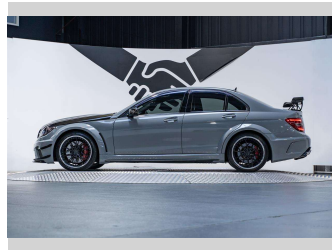

2012 Mercedes-Benz C 63 AMG 6.2L V8

Purchase Price **$49,990**
Includes GST, Registration & Licensing

Finance may be available on this vehicle. Ask one of our friendly staff for more information.

Gain peace of mind with Mechanical Breakdown Insurance. **Ask us how.**

an ASSURANT company

Top features

None Listed

Body Style
4 door, Sedan

Odometer
Odometer is inaccurate

Engine
6200 cc, Internal Combustion

Fuel Type
Petrol

Transmission
Automatic, Rear Wheel

Wheels
-

VIN
WDD2040772A604145

Interior
Black

Safety
-

Reg No.
PEJ891

Ext Colour
Nardo Grey

History
Ex-Overseas, 5 owners

Seats
5 seats, Leather

CO2 Emissions
-

Energy Economy
-

Stock ID: 4389

Trust Motors Ltd | Phone 09 887 8668 | Email george@trustmotors.co.nz
10 Norman Spencer Drive, Papatoetoe, Auckland 2104, New Zealand
www.trustmotors.co.nz

★★★★★
4.91 | 1213 reviews