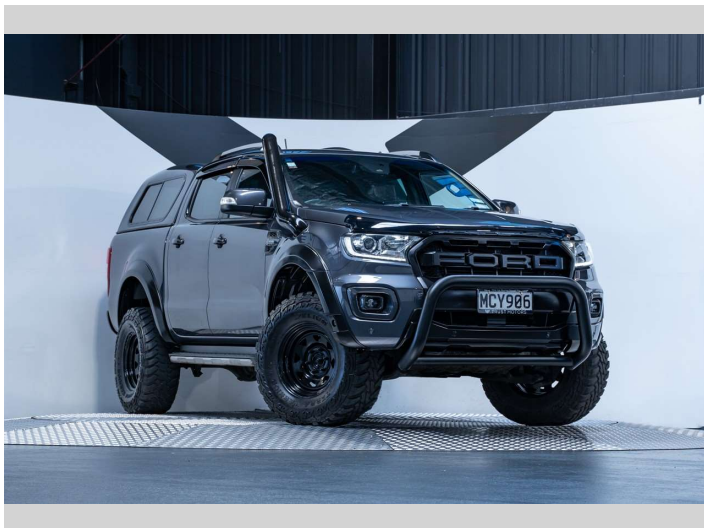

# 2019 Ford Ranger Wildtrak 2.0L Bi-Turbo 4WD

**Purchase Price** **\$47,990**  
Includes GST, Registration & Licensing

Finance may be available on this vehicle. Ask one of our friendly staff for more information.

Gain peace of mind with Mechanical Breakdown Insurance. **Ask us how.**

**Top features**  
None Listed

Body Style  
**4 door, Ute**

Odometer  
**88,800 km**

Engine  
**1996 cc, Internal Combustion**

Fuel Type  
**Diesel**