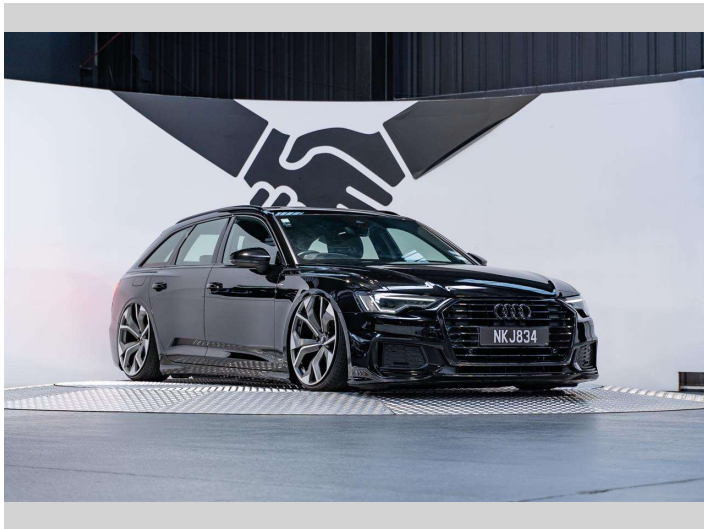

2019 Audi A6 S-Line 2.0L

Purchase Price

$59,990

Includes GST, Registration & Licensing

Finance may be available on this vehicle. Ask one of our friendly staff for more information.

finance
NOW

Gain peace of mind with Mechanical Breakdown Insurance. **Ask us how.**

Protecta
INSURANCE
an ASSURANT company

Top features

None Listed

Body Style

5 door, Station Wagon

Odometer

50,600 km

Engine

1968 cc, Internal Combustion

Fuel Type

Diesel

Transmission

Automatic

Wheels

-

VIN

WAUZZZF26KN086380

Interior

Black

Safety

-

Reg No.

NKJ834

Ext Colour

Mythos Black

History

Ex-Overseas, 1 owner

Seats

5 seats, Leather/ Suede

CO2 Emissions

-

Energy Economy

-

Stock ID: 4737

Trust Motors Ltd | Phone 09 887 8668 | Email george@trustmotors.co.nz
10 Norman Spencer Drive, Papatoetoe, Auckland 2104, New Zealand
www.trustmotors.co.nz

4.91 | 1213 reviews