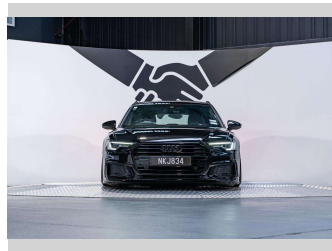

2019 Audi A6 S-Line 2.0L

Purchase Price

$59,990

Includes GST, Registration & Licensing

Finance may be available on this vehicle. Ask one of our friendly staff for more information.

finance
NOW

Gain peace of mind with Mechanical Breakdown Insurance. **Ask us how.**

Protecta
INSURANCE
an ASSURANT company

Top features

None Listed

Body Style

5 door, Station Wagon

Odometer

50,600 km

Engine

1968 cc, Internal Combustion

Fuel Type

Diesel

Transmission

Automatic

Wheels

-

VIN

WAUZZZF26KN086380

Interior

Black

Safety

-

Reg No.

NKJ834

Ext Colour

Mythos Black

History

Ex-Overseas, 1 owner

Seats

5 seats, Leather/ Suede

CO2 Emissions

-

Energy Economy

-

Stock ID: 4737

Trust Motors Ltd | Phone 09 887 8668 | Email george@trustmotors.co.nz
10 Norman Spencer Drive, Papatoetoe, Auckland 2104, New Zealand
www.trustmotors.co.nz

4.91 | 1213 reviews