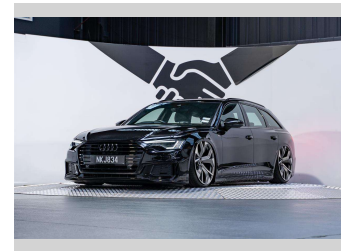

2019 Audi A6 S-Line 2.0L

Purchase Price

$59,990

Includes GST, Registration & Licensing

Finance may be available on this vehicle. Ask one of our friendly staff for more information.

finance
NOW

Gain peace of mind with Mechanical Breakdown Insurance. **Ask us how.**

Protecta
INSURANCE
an ASSURANT company

Top features

None Listed

Body Style

5 door, Station Wagon

Odometer

50,600 km

Engine

1968 cc, Internal Combustion

Fuel Type

Diesel

Transmission

Automatic

Wheels

-

VIN

WAUZZZF26KN086380

Interior

Black

Safety

-

Reg No.

NKJ834

Ext Colour

Mythos Black

History

Ex-Overseas, 1 owner

Seats

5 seats, Leather/ Suede

CO2 Emissions

-

Energy Economy

-

Stock ID: 4737

Trust Motors Ltd | Phone 09 887 8668 | Email george@trustmotors.co.nz
10 Norman Spencer Drive, Papatoetoe, Auckland 2104, New Zealand
www.trustmotors.co.nz

4.91 | 1213 reviews