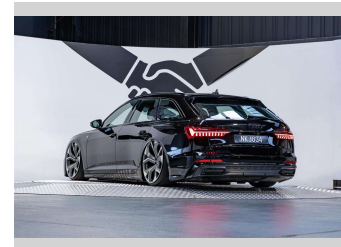

2019 Audi A6 S-Line 2.0L

Purchase Price

$59,990

Includes GST, Registration & Licensing

Finance may be available on this vehicle. Ask one of our friendly staff for more information.

finance
NOW

Gain peace of mind with Mechanical Breakdown Insurance. **Ask us how.**

Protecta
INSURANCE
an ASSURANT company

Top features

None Listed

Body Style

5 door, Station Wagon

Odometer

50,600 km

Engine

1968 cc, Internal Combustion

Fuel Type

Diesel

Transmission

Automatic

Wheels

-

VIN

WAUZZZF26KN086380

Interior

Black

Safety

-

Reg No.

NKJ834

Ext Colour

Mythos Black

History

Ex-Overseas, 1 owner

Seats

5 seats, Leather/ Suede

CO2 Emissions

-

Energy Economy

-

Stock ID: 4737

Trust Motors Ltd | Phone 09 887 8668 | Email george@trustmotors.co.nz
10 Norman Spencer Drive, Papatoetoe, Auckland 2104, New Zealand
www.trustmotors.co.nz

4.91 | 1213 reviews