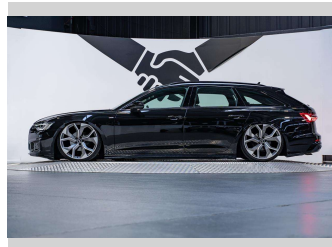

2019 Audi A6 S-Line 2.0L

Purchase Price

$59,990

Includes GST, Registration & Licensing

Finance may be available on this vehicle. Ask one of our friendly staff for more information.

finance
NOW

Gain peace of mind with Mechanical Breakdown Insurance. **Ask us how.**

Protecta
INSURANCE
an ASSURANT company

Top features

None Listed

Body Style

5 door, Station Wagon

Odometer

50,600 km

Engine

1968 cc, Internal Combustion

Fuel Type

Diesel

Transmission

Automatic

Wheels

-

VIN

WAUZZZF26KN086380

Interior

Black

Safety

-

Reg No.

NKJ834

Ext Colour

Mythos Black

History

Ex-Overseas, 1 owner

Seats

5 seats, Leather/ Suede

CO2 Emissions

-

Energy Economy

-

Stock ID: 4737

Trust Motors Ltd | Phone 09 887 8668 | Email george@trustmotors.co.nz
10 Norman Spencer Drive, Papatoetoe, Auckland 2104, New Zealand
www.trustmotors.co.nz

4.91 | 1213 reviews