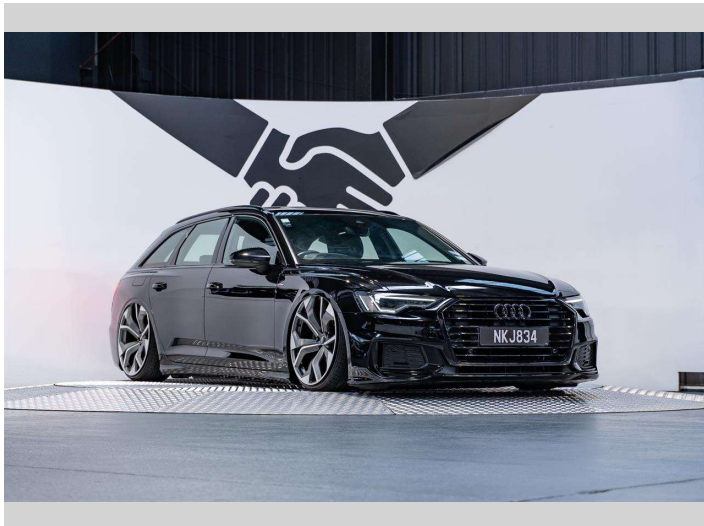

2019 Audi A6 S-Line 2.0L

Purchase Price **$59,990**
Includes GST, Registration & Licensing

Finance may be available on this vehicle. Ask one of our friendly staff for more information.

Gain peace of mind with Mechanical Breakdown Insurance. **Ask us how.**

Top features
None Listed

Body Style
5 door, Station Wagon

Odometer
50,600 km

Engine
1968 cc, Internal Combustion

Fuel Type
Diesel

Transmission
Automatic

Wheels
-

VIN
WAUZZZF26KN086380

Interior
Black

Safety
-

Reg No.
NKJ834

Ext Colour
Mythos Black

History
Ex-Overseas, 1 owner

Seats
5 seats, Leather/ Suede

CO2 Emissions
-

Energy Economy
-

Stock ID: 4737

Trust Motors Ltd | Phone 09 887 8668 | Email george@trustmotors.co.nz
10 Norman Spencer Drive, Papatoetoe, Auckland 2104, New Zealand
www.trustmotors.co.nz

★★★★★
4.91 | 1232 reviews