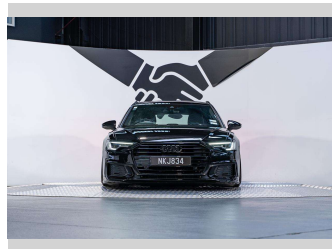

2019 Audi A6 S-Line 2.0L

Purchase Price **$59,990**
Includes GST, Registration & Licensing

Finance may be available on this vehicle. Ask one of our friendly staff for more information.

Gain peace of mind with Mechanical Breakdown Insurance. **Ask us how.**

Top features
None Listed

Body Style
5 door, Station Wagon

Odometer
50,600 km

Engine
1968 cc, Internal Combustion

Fuel Type
Diesel

Transmission
Automatic

Wheels
-

VIN
WAUZZZF26KN086380

Interior
Black

Safety
-

Reg No.
NKJ834

Ext Colour
Mythos Black

History
Ex-Overseas, 1 owner

Seats
5 seats, Leather/ Suede

CO2 Emissions
-

Energy Economy
-

Stock ID: 4737

Trust Motors Ltd | Phone 09 887 8668 | Email george@trustmotors.co.nz
10 Norman Spencer Drive, Papatoetoe, Auckland 2104, New Zealand
www.trustmotors.co.nz

★★★★★
4.91 | 1232 reviews