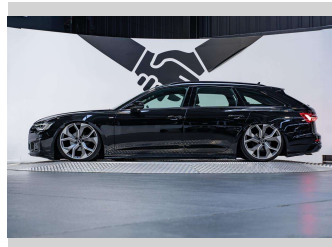

2019 Audi A6 S-Line 2.0L

Purchase Price **$59,990**
Includes GST, Registration & Licensing

Finance may be available on this vehicle. Ask one of our friendly staff for more information.

Gain peace of mind with Mechanical Breakdown Insurance. **Ask us how.**

Top features
None Listed

Body Style
5 door, Station Wagon

Odometer
50,600 km

Engine
1968 cc, Internal Combustion

Fuel Type
Diesel

Transmission
Automatic

Wheels
-

VIN
WAUZZZF26KN086380

Interior
Black

Safety
-

Reg No.
NKJ834

Ext Colour
Mythos Black

History
Ex-Overseas, 1 owner

Seats
5 seats, Leather/ Suede

CO2 Emissions
-

Energy Economy
-

Stock ID: 4737

Trust Motors Ltd | Phone 09 887 8668 | Email george@trustmotors.co.nz
10 Norman Spencer Drive, Papatoetoe, Auckland 2104, New Zealand
www.trustmotors.co.nz

★★★★★
4.91 | 1232 reviews