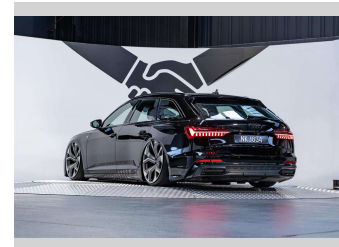

2019 Audi A6 S-Line 2.0L

Purchase Price **$59,990**
Includes GST, Registration & Licensing

Finance may be available on this vehicle. Ask one of our friendly staff for more information.

Gain peace of mind with Mechanical Breakdown Insurance. **Ask us how.**

Top features
None Listed

Body Style
5 door, Station Wagon

Odometer
50,600 km

Engine
1968 cc, Internal Combustion

Fuel Type
Diesel

Transmission
Automatic

Wheels
-

VIN
WAUZZZF26KN086380

Interior
Black

Safety
-

Reg No.
NKJ834

Ext Colour
Mythos Black

History
Ex-Overseas, 1 owner

Seats
5 seats, Leather/ Suede

CO2 Emissions
-

Energy Economy
-

Stock ID: 4737

Trust Motors Ltd | Phone 09 887 8668 | Email george@trustmotors.co.nz
10 Norman Spencer Drive, Papatoetoe, Auckland 2104, New Zealand
www.trustmotors.co.nz

★★★★★
4.91 | 1232 reviews