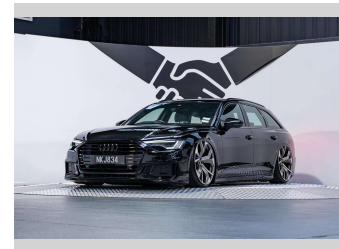

2019 Audi A6 S-Line 2.0L

Purchase Price **$59,990**
Includes GST, Registration & Licensing

Finance may be available on this vehicle. Ask one of our friendly staff for more information.

Gain peace of mind with Mechanical Breakdown Insurance. **Ask us how.**

Top features
None Listed

Body Style
5 door, Station Wagon

Odometer
50,600 km

Engine
1968 cc, Internal Combustion

Fuel Type
Diesel

Transmission
Automatic

Wheels
-

VIN
WAUZZZF26KN086380

Interior
Black

Safety
-

Reg No.
NKJ834

Ext Colour
Mythos Black

History
Ex-Overseas, 1 owner

Seats
5 seats, Leather/ Suede

CO2 Emissions
-

Energy Economy
-

Stock ID: 4737

Trust Motors Ltd | Phone 09 887 8668 | Email george@trustmotors.co.nz
10 Norman Spencer Drive, Papatoetoe, Auckland 2104, New Zealand
www.trustmotors.co.nz

★★★★★
4.91 | 1232 reviews