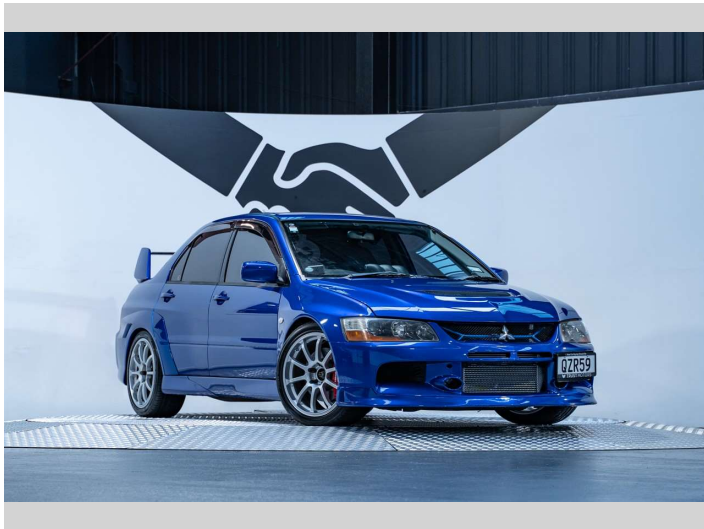

2005 Mitsubishi Lancer Evolution IV GT

Purchase Price **\$62,990**
Includes GST, Registration & Licensing

Finance may be available on this vehicle. Ask one of our friendly staff for more information.

Gain peace of mind with Mechanical Breakdown Insurance. **Ask us how.**

Top features
 None Listed

Body Style
4 door, Sedan

Odometer
101,400 km

Engine
1990 cc, Internal Combustion

Fuel Type
Petrol

Transmission
Manual, 4WD

Wheels
 -

VIN
7AT0CJ0DX21401484

Interior
Black

Safety
 -

Reg No.
QZR59

Ext Colour
Electric Blue

History
Ex-Overseas, 1 owner

Seats
5 seats, Leather/ Suede

CO2 Emissions
 -

Energy Economy
 -