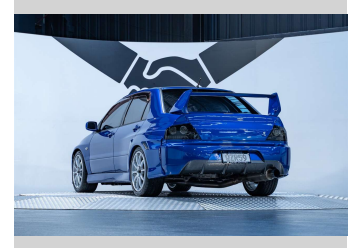

2005 Mitsubishi Lancer Evolution IV GT

Purchase Price **\$62,990**
Includes GST, Registration & Licensing

Finance may be available on this vehicle. Ask one of our friendly staff for more information.

Gain peace of mind with Mechanical Breakdown Insurance. **Ask us how.**

Top features
 None Listed

Body Style
4 door, Sedan

Odometer
101,400 km

Engine
1990 cc, Internal Combustion

Fuel Type
Petrol

Transmission
Manual, 4WD

Wheels
 -

VIN
7AT0CJ0DX21401484

Interior
Black

Safety
 -

Reg No.
QZR59

Ext Colour
Electric Blue

History
Ex-Overseas, 1 owner

Seats
5 seats, Leather/ Suede

CO2 Emissions
 -

Energy Economy
 -