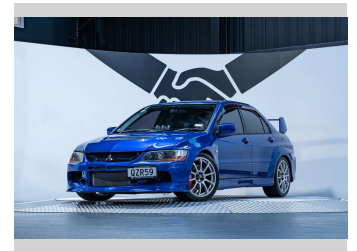

2005 Mitsubishi Lancer Evolution IV GT

Purchase Price **\$62,990**
Includes GST, Registration & Licensing

Finance may be available on this vehicle. Ask one of our friendly staff for more information.

Gain peace of mind with Mechanical Breakdown Insurance. **Ask us how.**

Top features
 None Listed

Body Style
4 door, Sedan

Odometer
101,400 km

Engine
1990 cc, Internal Combustion

Fuel Type
Petrol

Transmission
Manual, 4WD

Wheels
 -

VIN
7AT0CJ0DX21401484

Interior
Black

Safety
 -

Reg No.
QZR59

Ext Colour
Electric Blue

History
Ex-Overseas, 1 owner

Seats
5 seats, Leather/ Suede

CO2 Emissions
 -

Energy Economy
 -