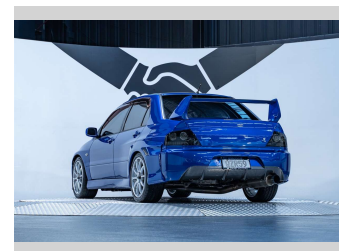

2005 Mitsubishi Lancer Evolution IX GT

Purchase Price **\$62,990**
Includes GST, Registration & Licensing

Finance may be available on this vehicle. Ask one of our friendly staff for more information.

Gain peace of mind with Mechanical Breakdown Insurance. **Ask us how.**

Top features
None Listed

Body Style
4 door, Sedan

Odometer
101,400 km

Engine
1990 cc, Internal Combustion

Fuel Type
Petrol

Transmission
Manual, 4WD

Wheels
-

VIN
7AT0CJ0DX21401484

Interior
Black

Safety
-

Reg No.
QZR59

Ext Colour
Electric Blue

History
Ex-Overseas, 1 owner

Seats
5 seats, Leather/ Suede

CO2 Emissions
-

Energy Economy
-