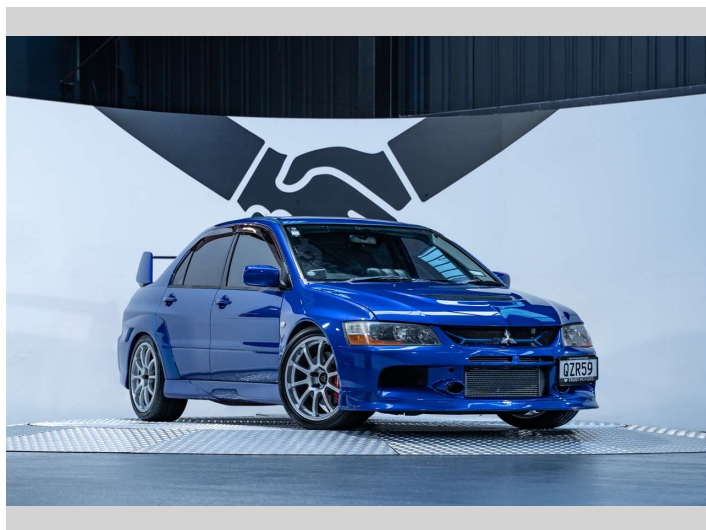

2005 Mitsubishi Lancer Evolution IX GT

Purchase Price **\$62,990**
Includes GST, Registration & Licensing

Finance may be available on this vehicle. Ask one of our friendly staff for more information.

Gain peace of mind with Mechanical Breakdown Insurance. **Ask us how.**

Top features
None Listed

Body Style
4 door, Sedan

Odometer
101,400 km

Engine
1990 cc, Internal Combustion

Fuel Type
Petrol

Transmission
Manual, 4WD

Wheels
-

VIN
7AT0CJ0DX21401484

Interior
Black

Safety
-

Reg No.
QZR59

Ext Colour
Electric Blue

History
Ex-Overseas, 1 owner

Seats
5 seats, Leather/ Suede

CO2 Emissions
-

Energy Economy
-