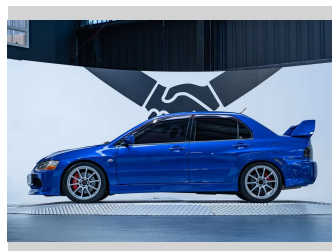

2005 Mitsubishi Lancer Evolution IX GT

Purchase Price **\$62,990**
Includes GST, Registration & Licensing

Finance may be available on this vehicle. Ask one of our friendly staff for more information.

Gain peace of mind with Mechanical Breakdown Insurance. **Ask us how.**

Top features
None Listed

Body Style
4 door, Sedan

Odometer
101,400 km

Engine
1990 cc, Internal Combustion

Fuel Type
Petrol

Transmission
Manual, 4WD

Wheels
-

VIN
7AT0CJ0DX21401484

Interior
Black

Safety
-

Reg No.
QZR59

Ext Colour
Electric Blue

History
Ex-Overseas, 1 owner

Seats
5 seats, Leather/ Suede

CO2 Emissions
-

Energy Economy
-