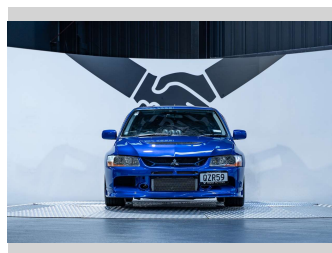

2005 Mitsubishi Lancer Evolution IX GT

Purchase Price **\$62,990**
Includes GST, Registration & Licensing

Finance may be available on this vehicle. Ask one of our friendly staff for more information.

Gain peace of mind with Mechanical Breakdown Insurance. **Ask us how.**