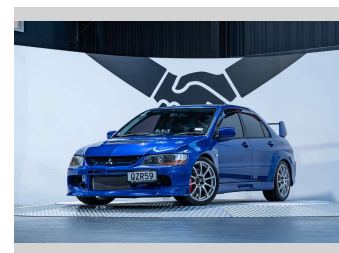

2005 Mitsubishi Lancer Evolution IX GT

Purchase Price **\$62,990**
Includes GST, Registration & Licensing

Finance may be available on this vehicle. Ask one of our friendly staff for more information.

Gain peace of mind with Mechanical Breakdown Insurance. **Ask us how.**

Top features
None Listed

Body Style
4 door, Sedan

Odometer
101,400 km

Engine
1990 cc, Internal Combustion

Fuel Type
Petrol

Transmission
Manual, 4WD

Wheels
-

VIN
7AT0CJ0DX21401484

Interior
Black

Safety
-

Reg No.
QZR59

Ext Colour
Electric Blue

History
Ex-Overseas, 1 owner

Seats
5 seats, Leather/ Suede

CO2 Emissions
-

Energy Economy
-