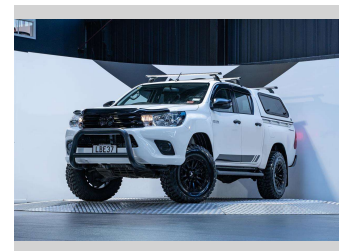

# 2017 Toyota Hilux SR5 2.8L Turbo Diesel

**Purchase Price** **\$32,990**  
Includes GST, Registration & Licensing

Finance may be available on this vehicle. Ask one of our friendly staff for more information.

Gain peace of mind with Mechanical Breakdown Insurance. **Ask us how.**

**Top features**  
None Listed

Body Style  
**4 door, Ute**

Odometer  
**173,300 km**

Engine  
**2755 cc, Internal Combustion**

Fuel Type  
**Diesel**