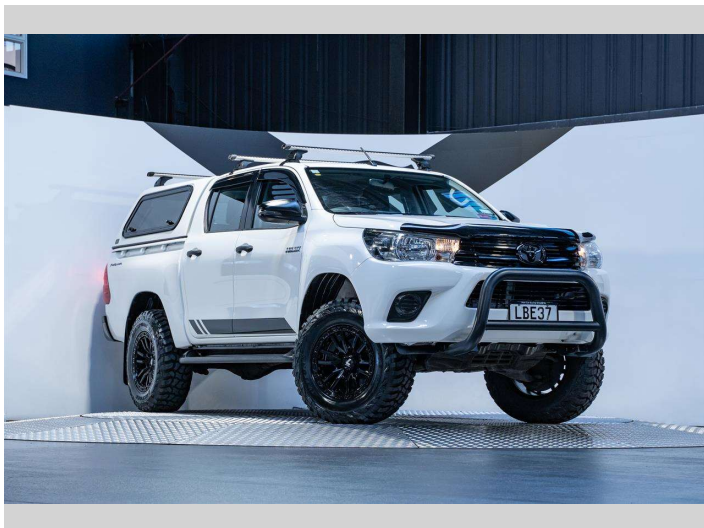

# 2017 Toyota Hilux SR5 2.8L Turbo Diesel

**Purchase Price** **\$32,990**  
Includes GST, Registration & Licensing

Finance may be available on this vehicle. Ask one of our friendly staff for more information.

Gain peace of mind with Mechanical Breakdown Insurance. **Ask us how.**

**Top features**  
None Listed

Body Style  
**4 door, Ute**

Odometer  
**173,300 km**

Engine  
**2755 cc, Internal Combustion**

Fuel Type  
**Diesel**