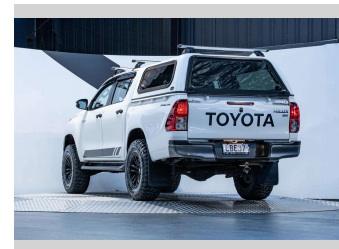

# 2017 Toyota Hilux SR5 2.8L Turbo Diesel

**Purchase Price** **\$32,990**  
Includes GST, Registration & Licensing

Finance may be available on this vehicle. Ask one of our friendly staff for more information.

Gain peace of mind with Mechanical Breakdown Insurance. **Ask us how.**

**Top features**  
None Listed

Body Style  
**4 door, Ute**

Odometer  
**173,300 km**

Engine  
**2755 cc, Internal Combustion**

Fuel Type  
**Diesel**