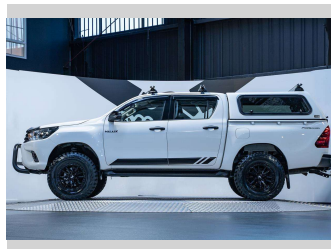

# 2017 Toyota Hilux SR5 2.8L Turbo Diesel

**Purchase Price** **\$32,990**  
Includes GST, Registration & Licensing

Finance may be available on this vehicle. Ask one of our friendly staff for more information.

Gain peace of mind with Mechanical Breakdown Insurance. **Ask us how.**

**Top features**  
None Listed

Body Style  
**4 door, Ute**

Odometer  
**173,300 km**

Engine  
**2755 cc, Internal Combustion**

Fuel Type  
**Diesel**